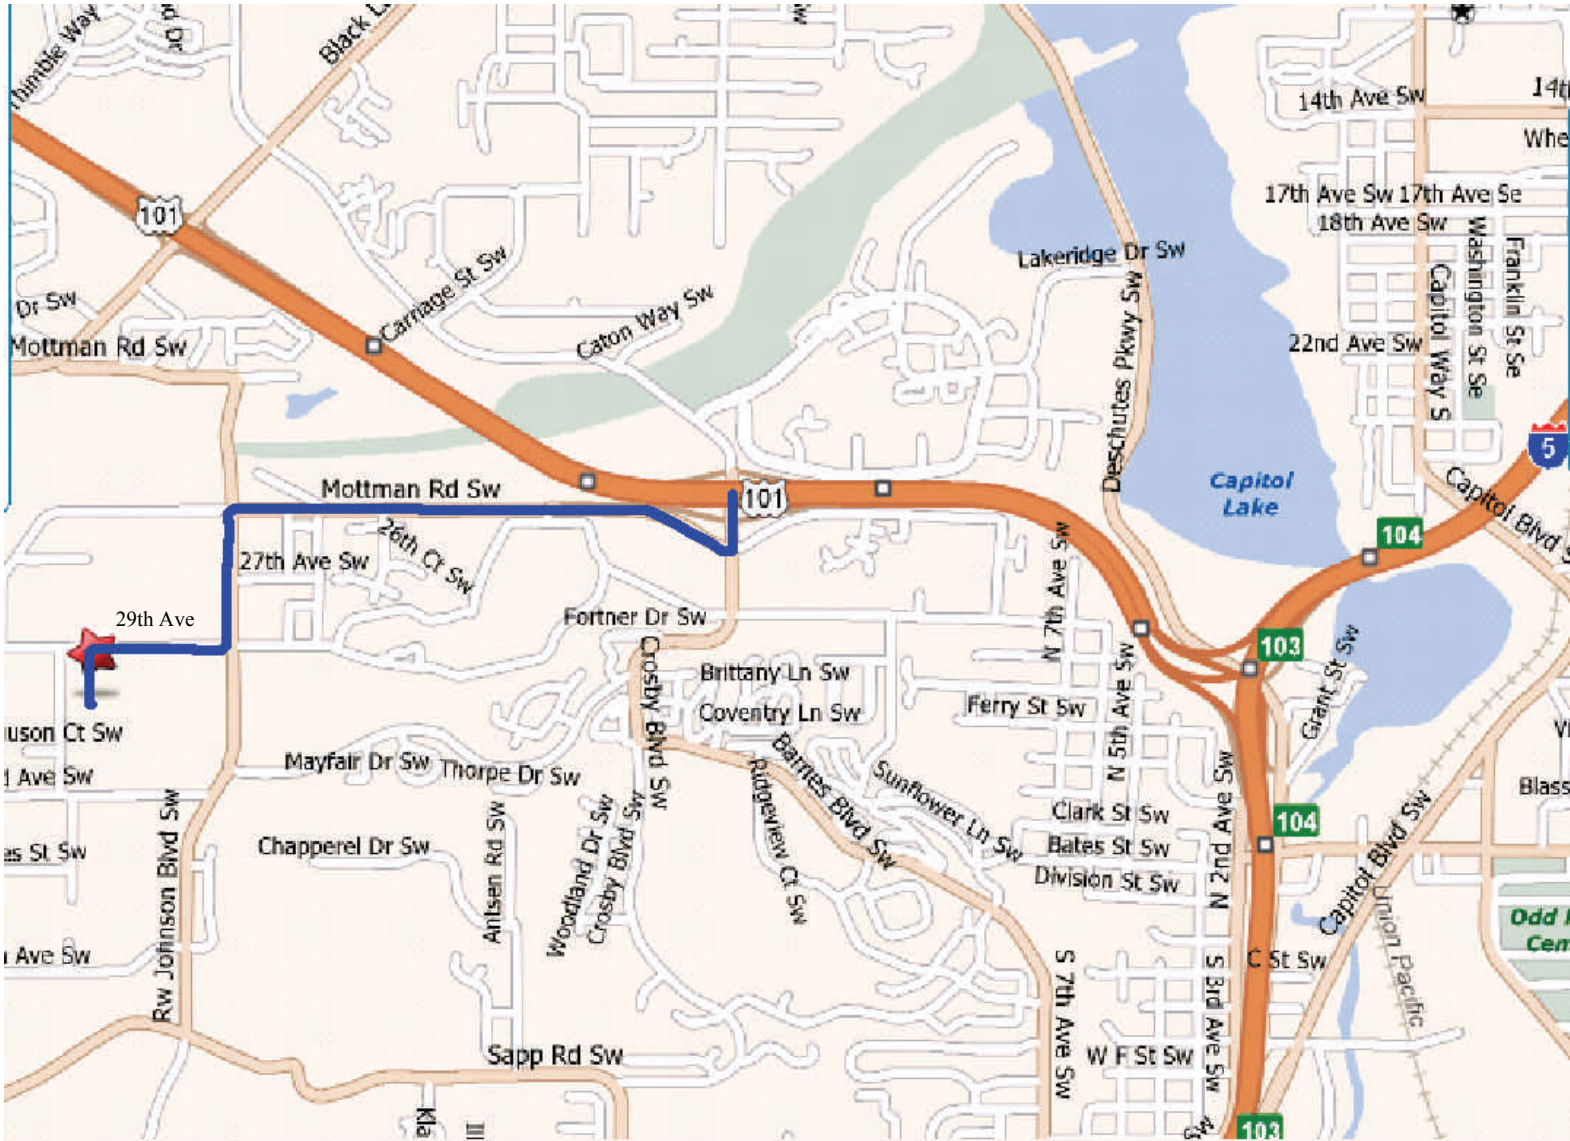

Directions to Thurston County Elections Shop at 2905 29th Ave SW, Suite E,
Tumwater WA, 98512

From I-5

Take Exit 104 HWY 101 towards Aberdeen
Take first exit, Crosby Rd. - Cooper Pt. Rd. SW & turn left at light
Turn right at 2nd light onto Mottman Rd.
Continue until 4 way stop and turn left onto RW Johnson Blvd.
1st road is 29th, turn right
Turn left into the Mottman Center, Election shop is on left

From HWY 101

Take Crosby Rd. - Cooper Pt. Rd. SW exit & turn right at light
Take next right at light on to Mottman Rd.
Continue until 4 way stop and turn left onto RW Johnson Blvd.
1st road is 29th, turn right
Turn left into the Mottman Center, Election shop is on left