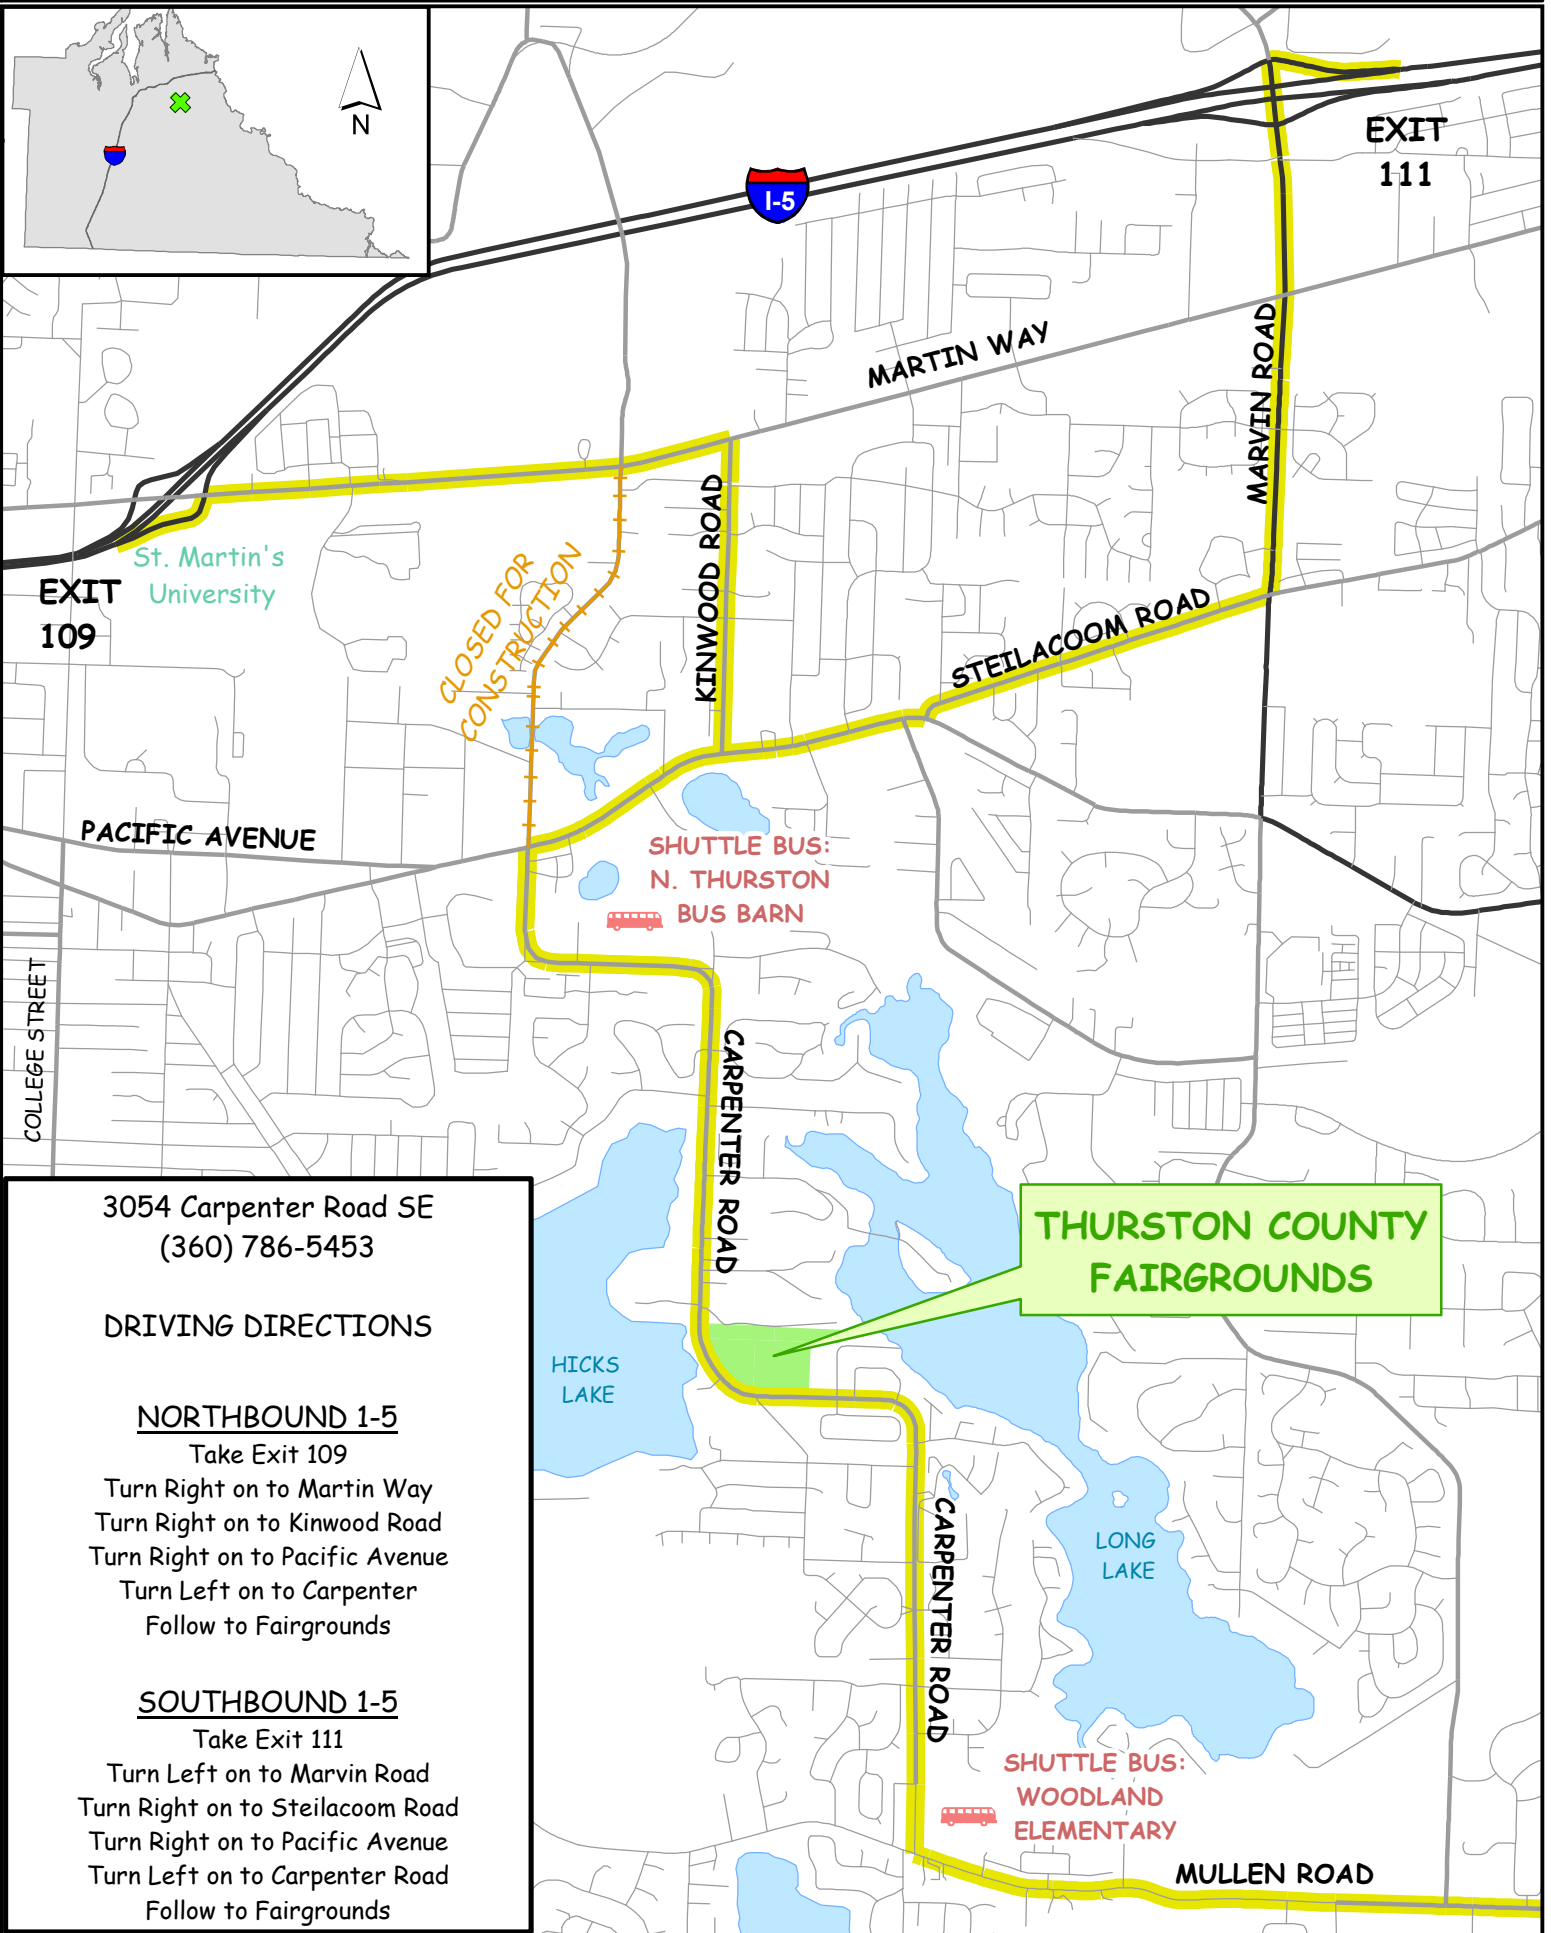

THURSTON COUNTY FAIRGROUNDS

3054 Carpenter Road SE
(360) 786-5453

DRIVING DIRECTIONS

NORTHBOUND I-5

Take Exit 109
Turn Right on to Martin Way
Turn Right on to Kinwood Road
Turn Right on to Pacific Avenue
Turn Left on to Carpenter
Follow to Fairgrounds

SOUTHBOUND I-5

Take Exit 111
Turn Left on to Marvin Road
Turn Right on to Steilacoom Road
Turn Right on to Pacific Avenue
Turn Left on to Carpenter Road
Follow to Fairgrounds

**THURSTON COUNTY
FAIRGROUNDS**

**SHUTTLE BUS:
WOODLAND
ELEMENTARY**