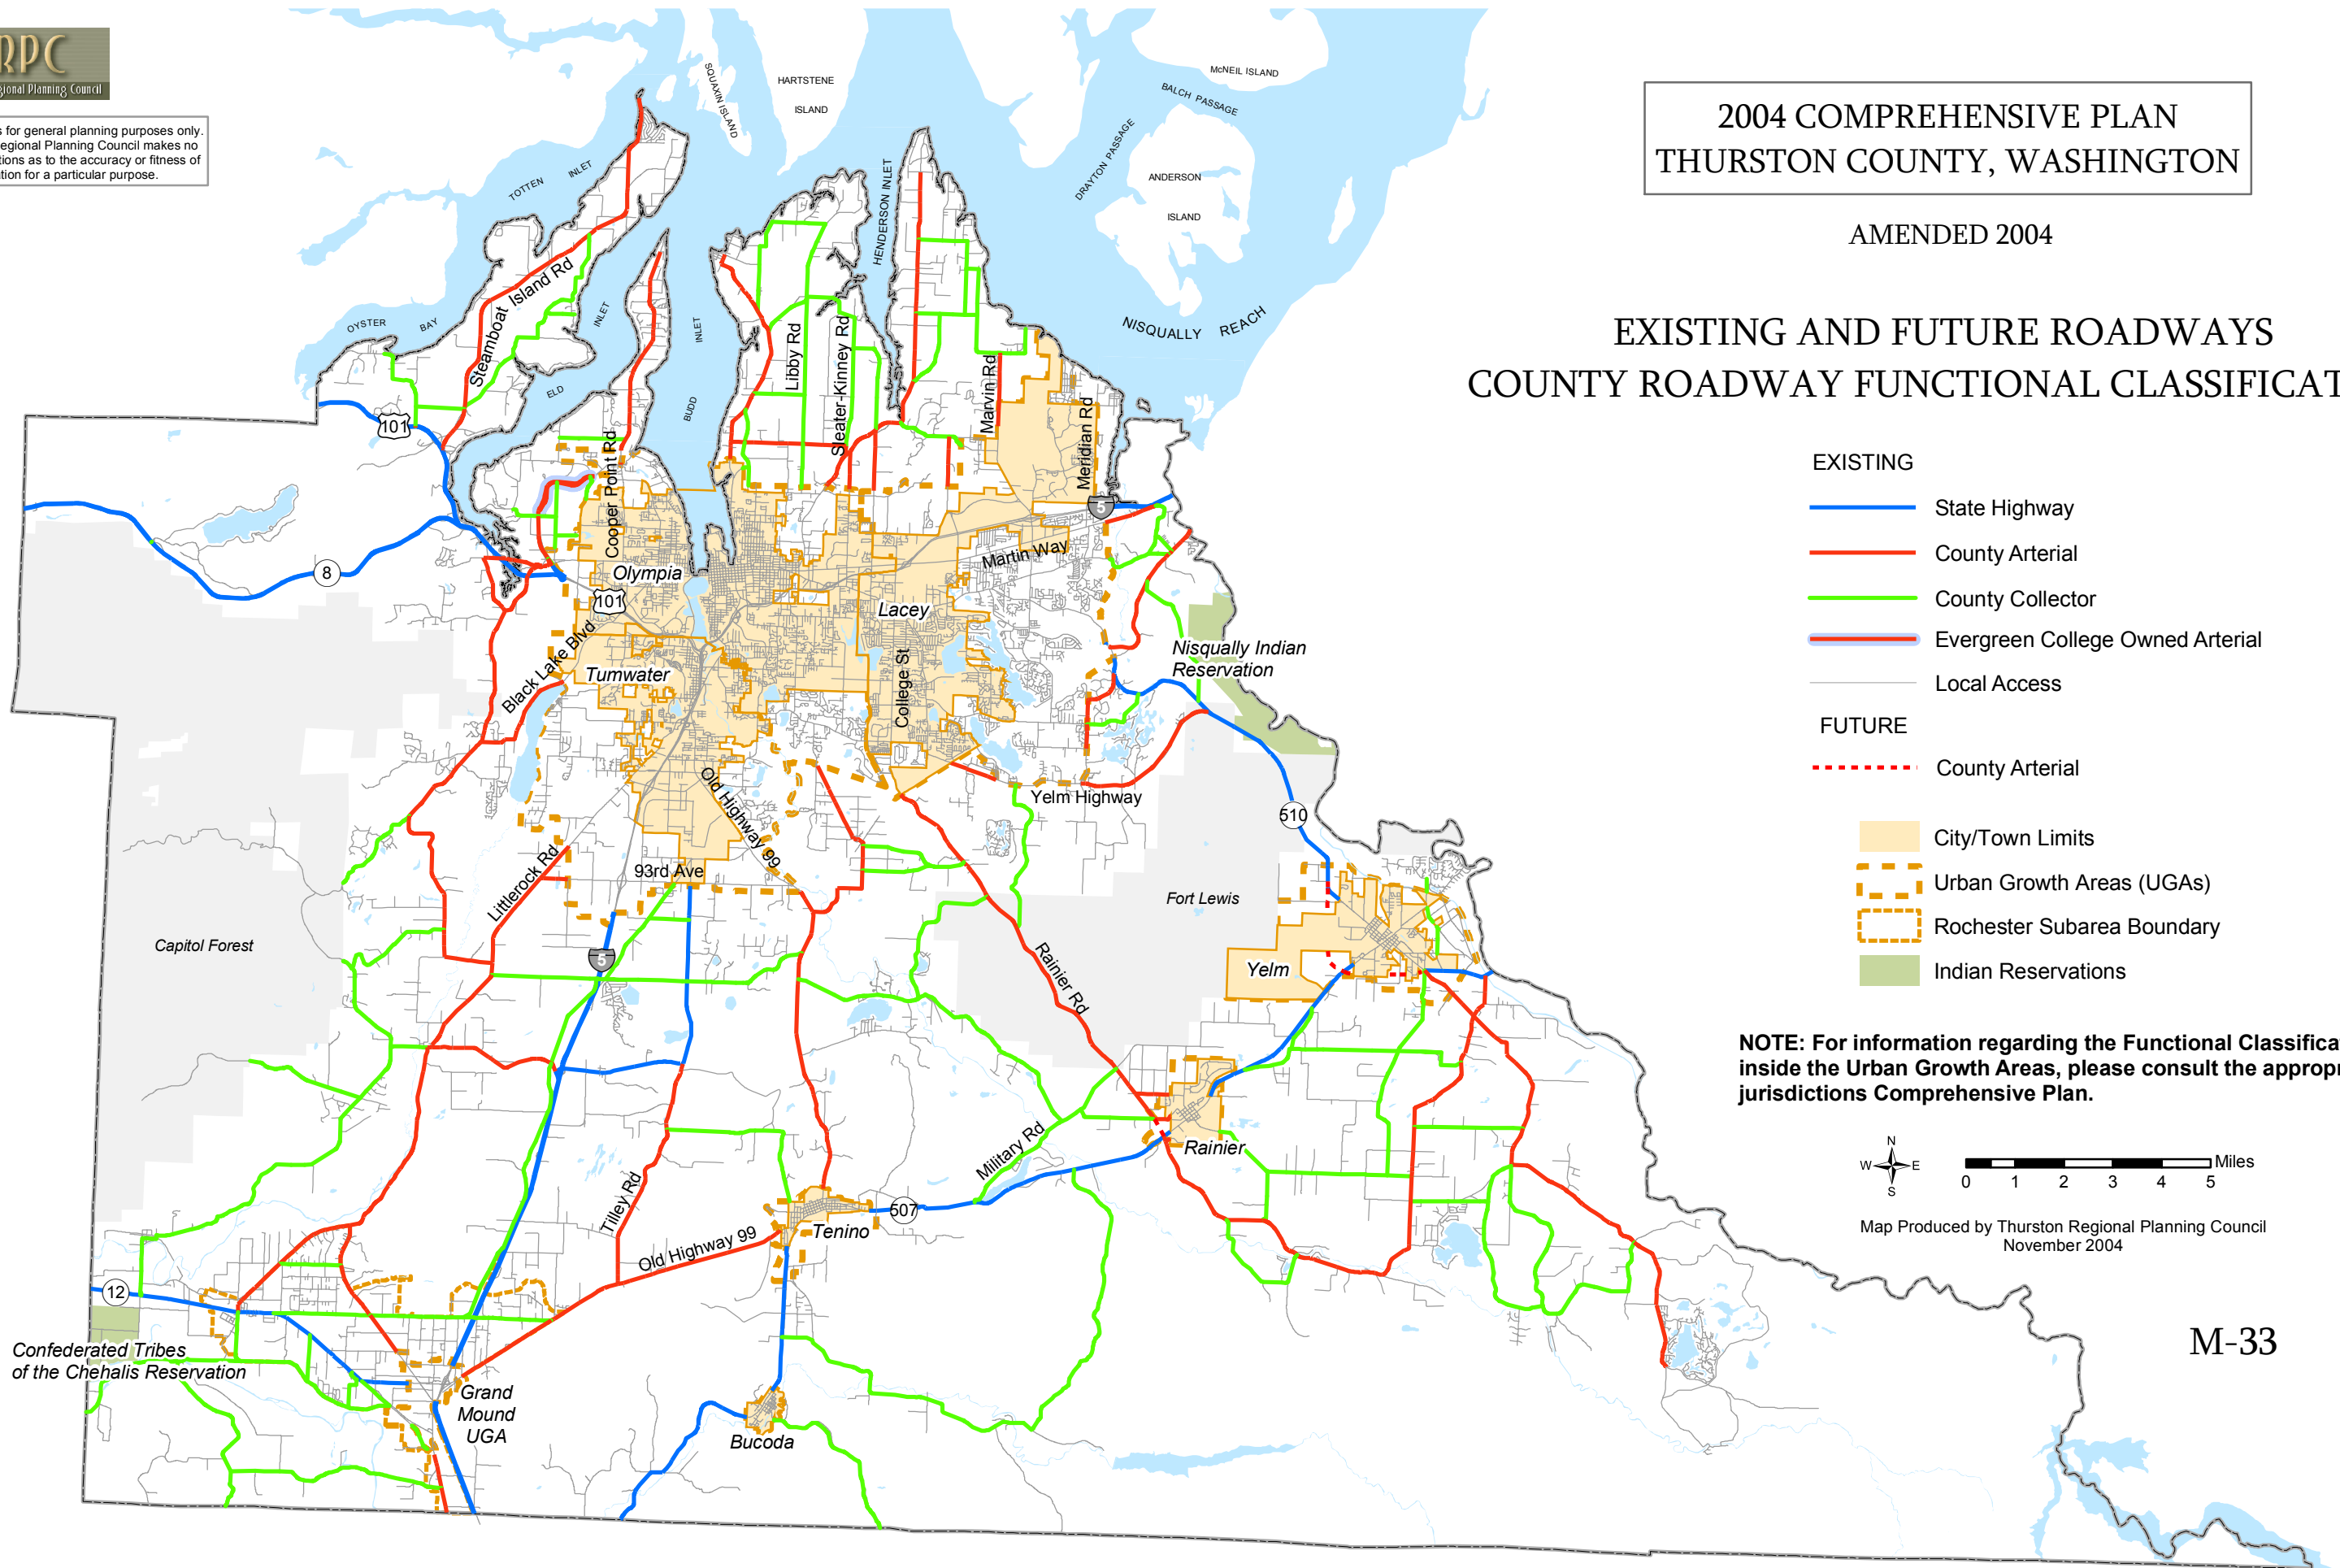

This map is for general planning purposes only. Thurston Regional Planning Council makes no representations as to the accuracy or fitness of the information for a particular purpose.

**2004 COMPREHENSIVE PLAN
THURSTON COUNTY, WASHINGTON**

AMENDED 2004

**EXISTING AND FUTURE ROADWAYS
COUNTY ROADWAY FUNCTIONAL CLASSIFICATION**

- EXISTING**
- State Highway
 - County Arterial
 - County Collector
 - Evergreen College Owned Arterial
 - Local Access

- FUTURE**
- - - County Arterial
 - City/Town Limits
 - Urban Growth Areas (UGAs)
 - Rochester Subarea Boundary
 - Indian Reservations

NOTE: For information regarding the Functional Classifications inside the Urban Growth Areas, please consult the appropriate jurisdictions Comprehensive Plan.

Map Produced by Thurston Regional Planning Council
November 2004