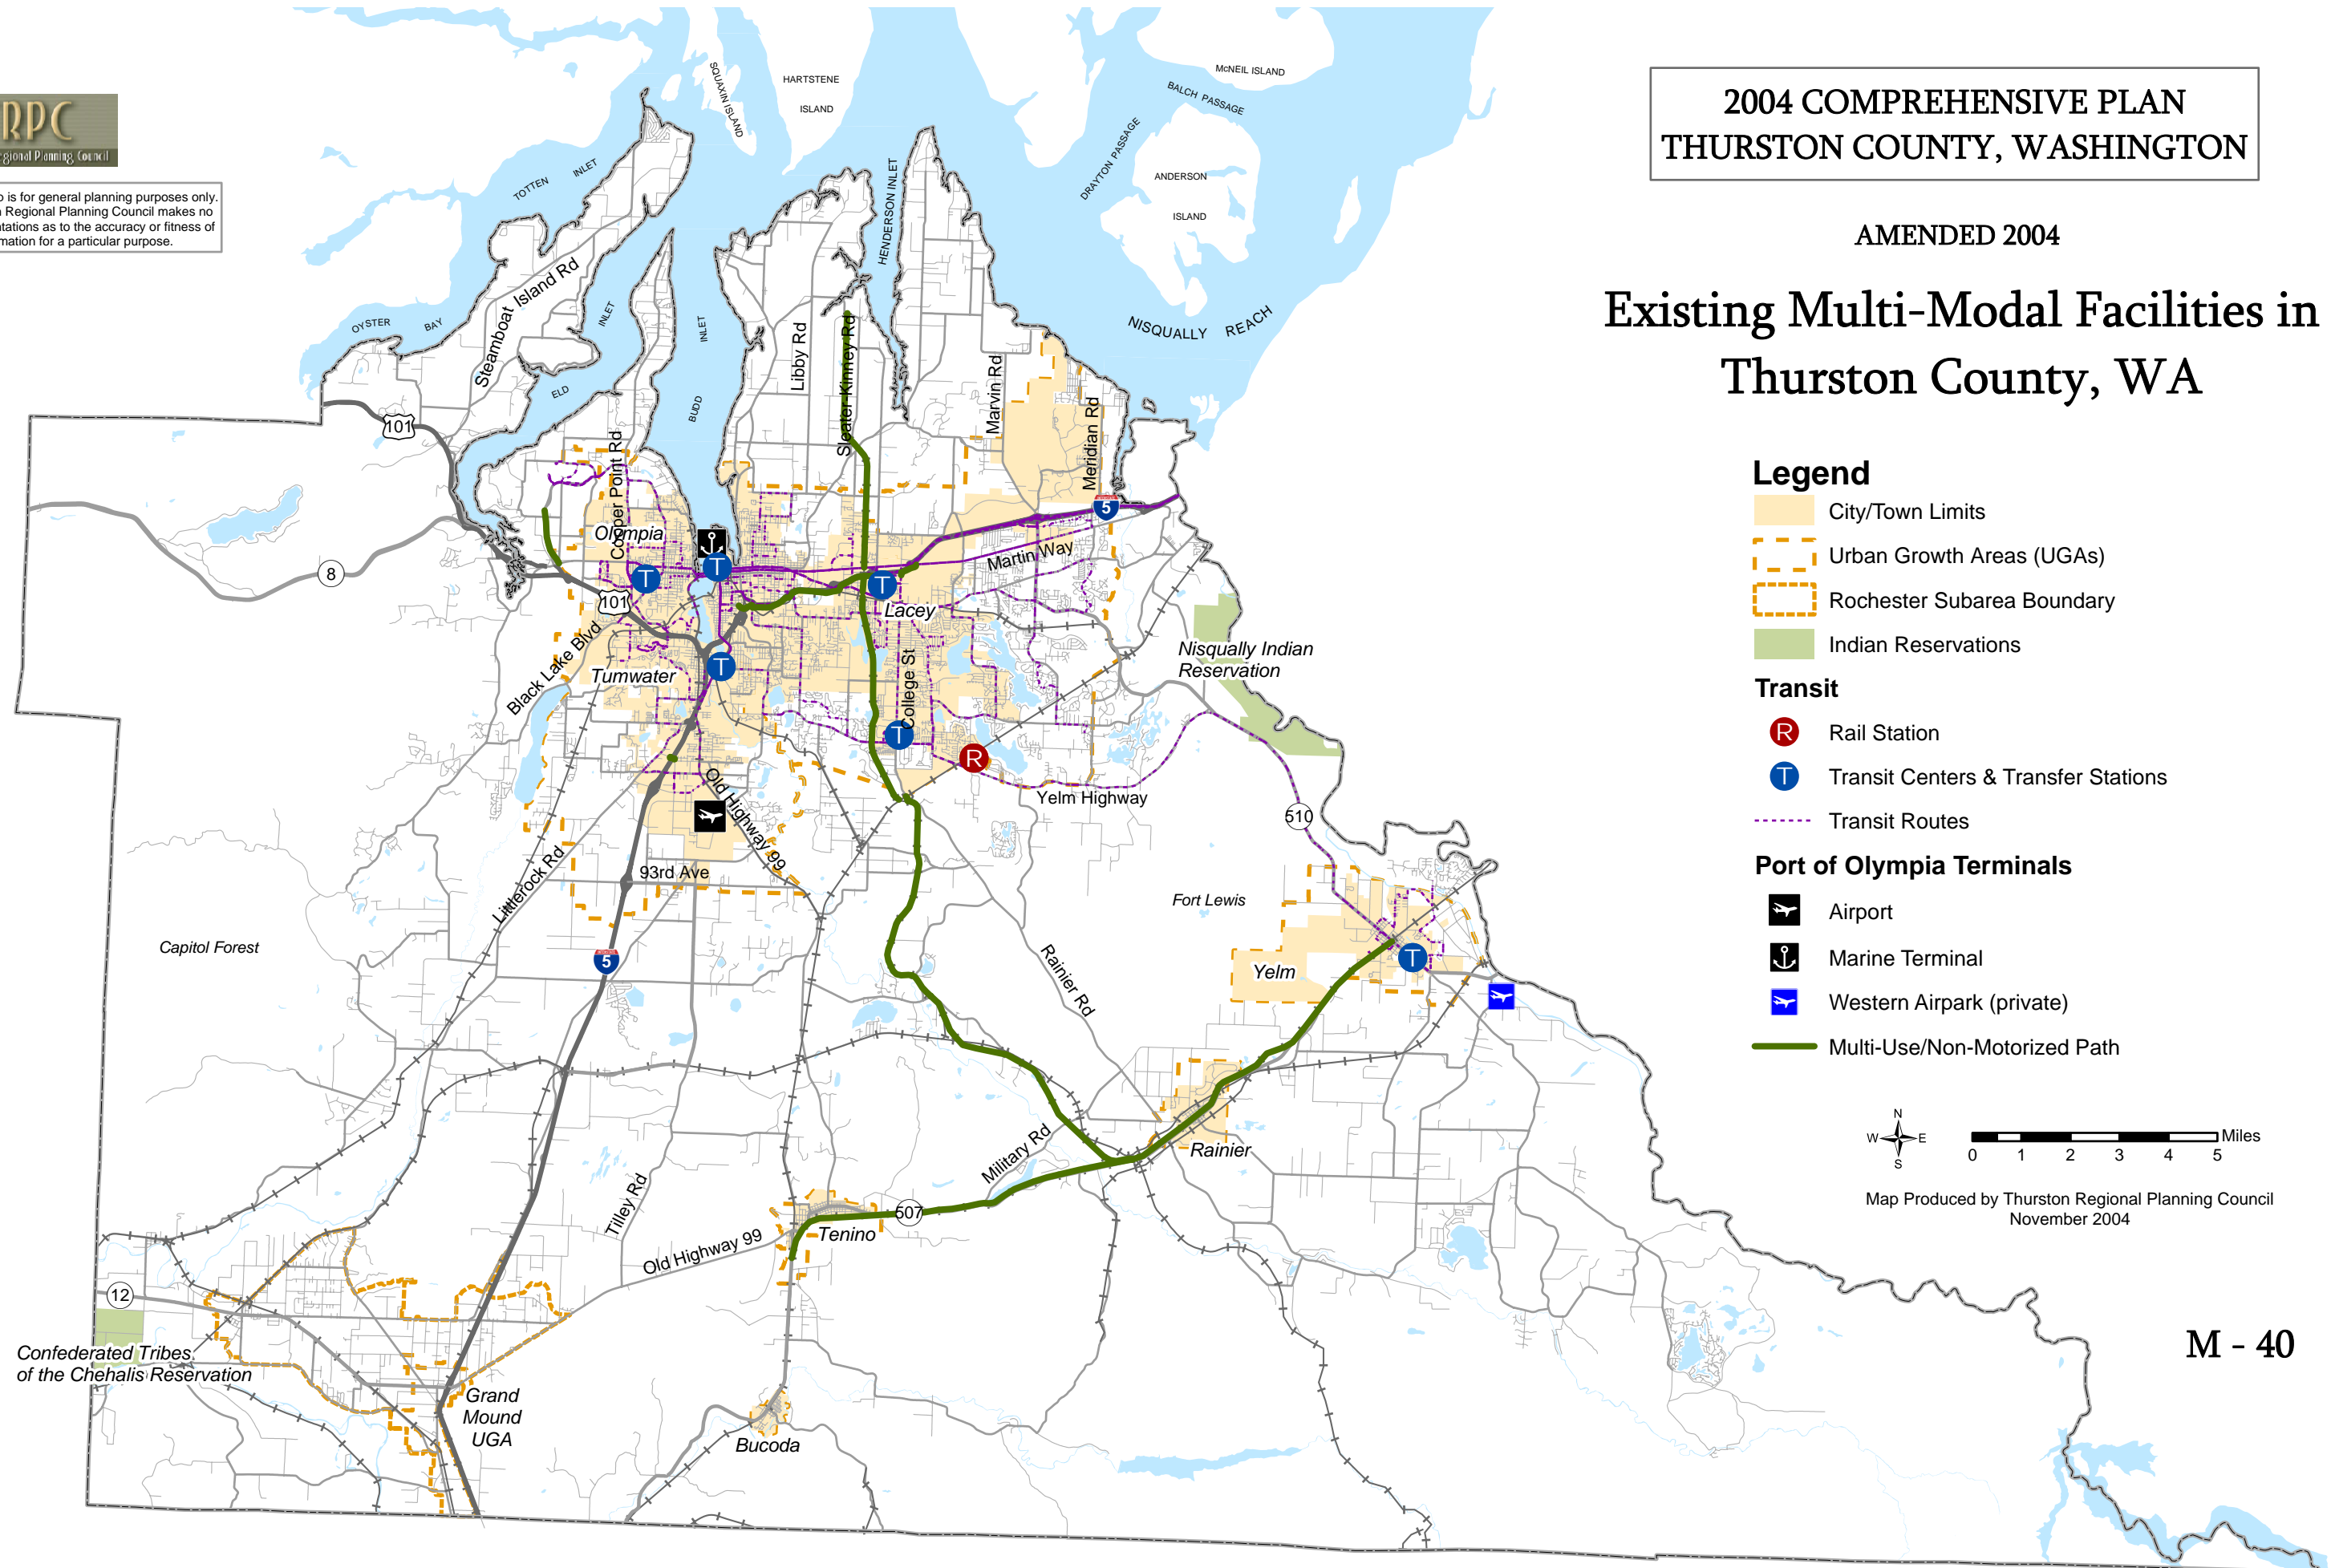

This map is for general planning purposes only. Thurston Regional Planning Council makes no representations as to the accuracy or fitness of the information for a particular purpose.

**2004 COMPREHENSIVE PLAN  
THURSTON COUNTY, WASHINGTON**

AMENDED 2004

**Existing Multi-Modal Facilities in  
Thurston County, WA**

**Legend**

- City/Town Limits
- Urban Growth Areas (UGAs)
- Rochester Subarea Boundary
- Indian Reservations

**Transit**

- R Rail Station
- T Transit Centers & Transfer Stations
- Transit Routes

**Port of Olympia Terminals**

- Airport
- ⚓ Marine Terminal
- Western Airpark (private)
- Multi-Use/Non-Motorized Path

Map Produced by Thurston Regional Planning Council  
November 2004