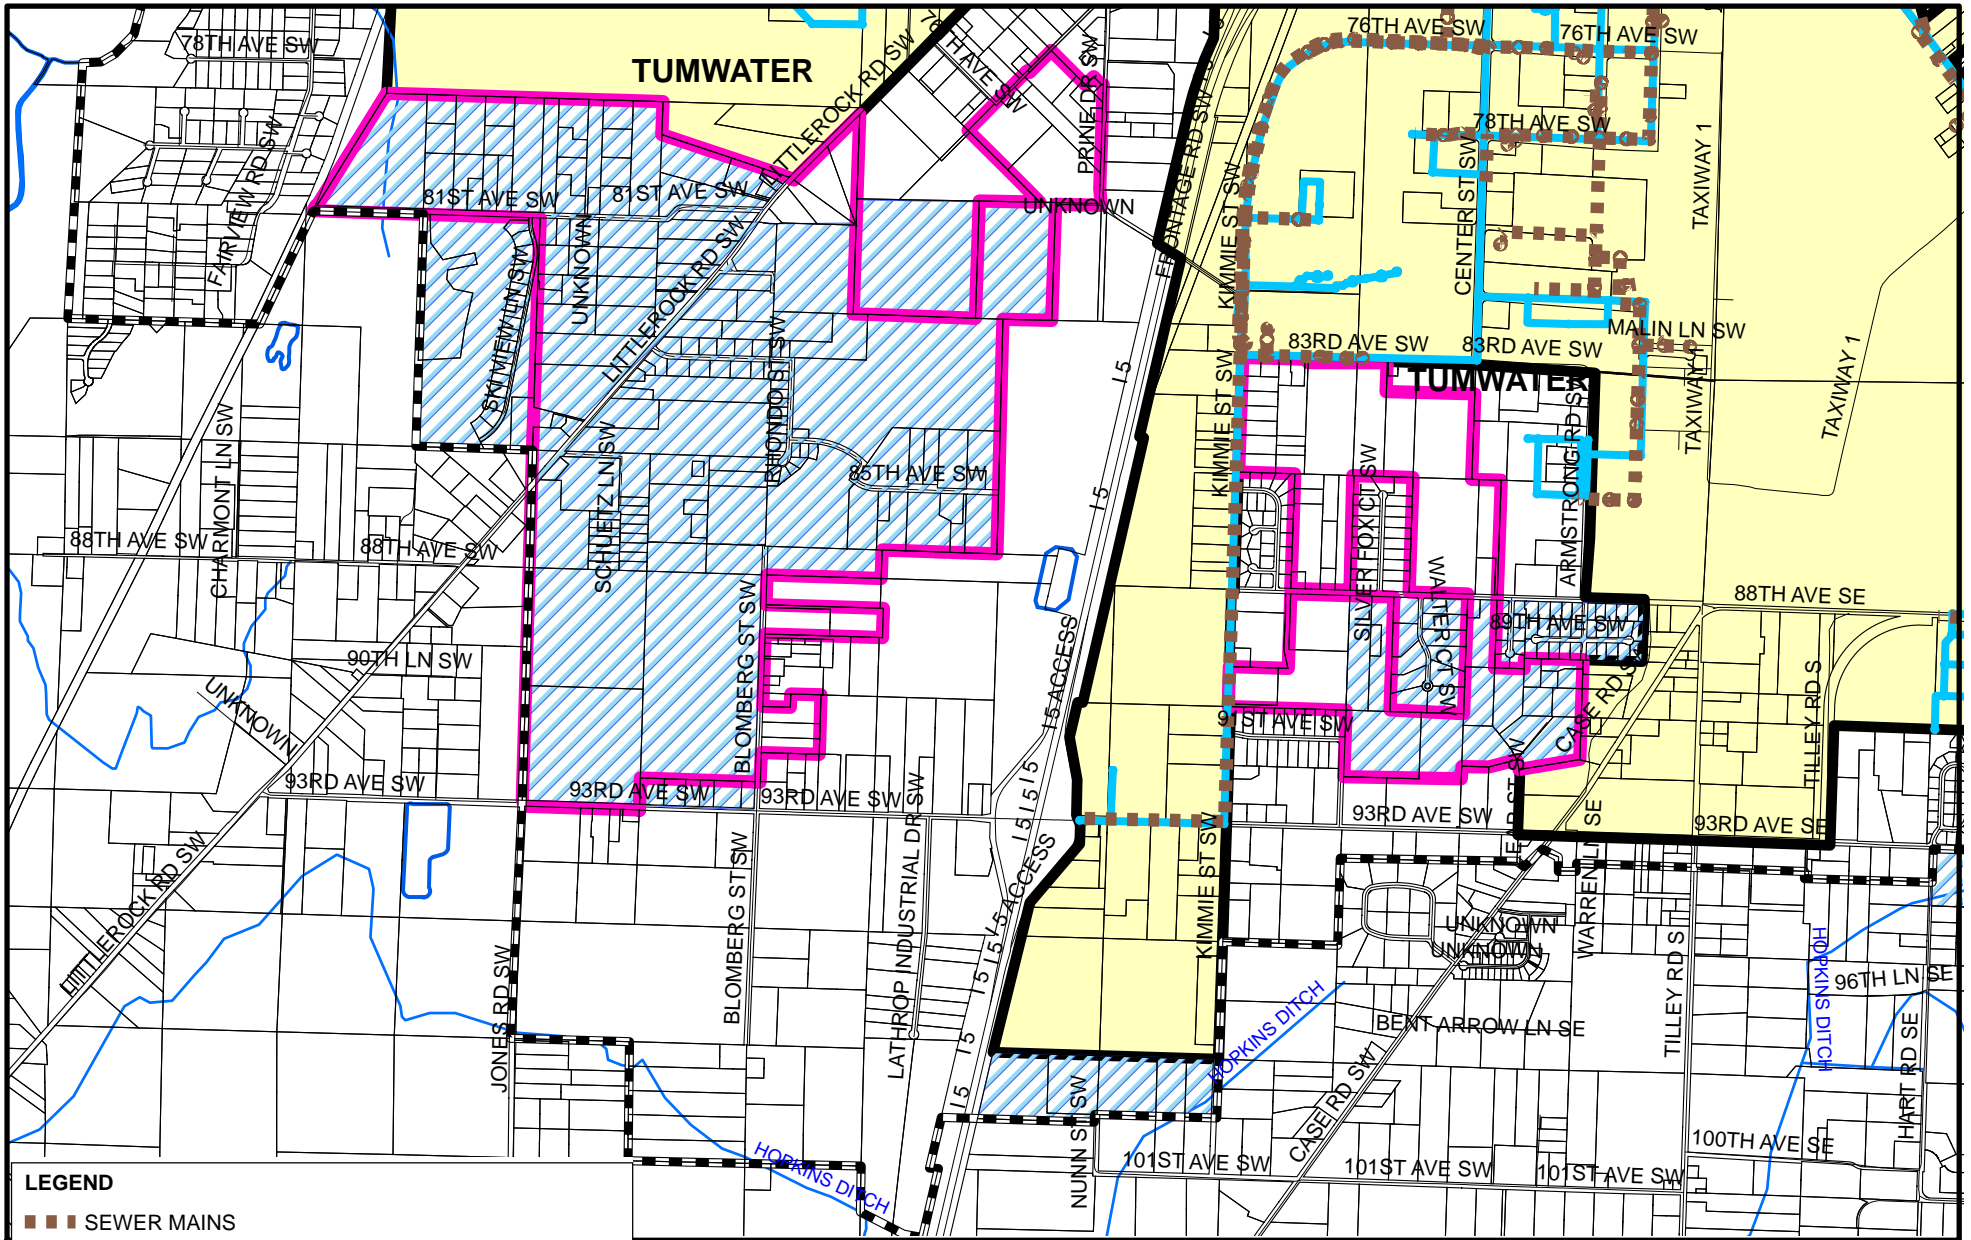

TUMWATER URBAN GROWTH AREA COUNTY MORATORIUM AREAS AND CITY COUNCIL IDENTIFIED STUDY AREAS

LEGEND

- SEWER MAINS
- WATER MAINS
- COUNTY MORATORIUM AREAS
- COUNCIL IDENTIFIED UGA ANALYSIS AREAS 2-22-06
- CITY OF TUMWATER
- URBAN GROWTH BOUNDARY

Note: Map only shows three of the five UGA analysis areas originally identified by the Tumwater City Council.

Tumwater Planning and Facilities Department
August 5, 2009
UGA Analysis-Council Areas-Moratorium Areas--7-28-09--8X11.mxd
DISCLAIMER: The City of Tumwater does not warrant, guarantee, or accept any liability for the accuracy, precision, or completeness of any information shown hereon or for any inferences made therefrom.