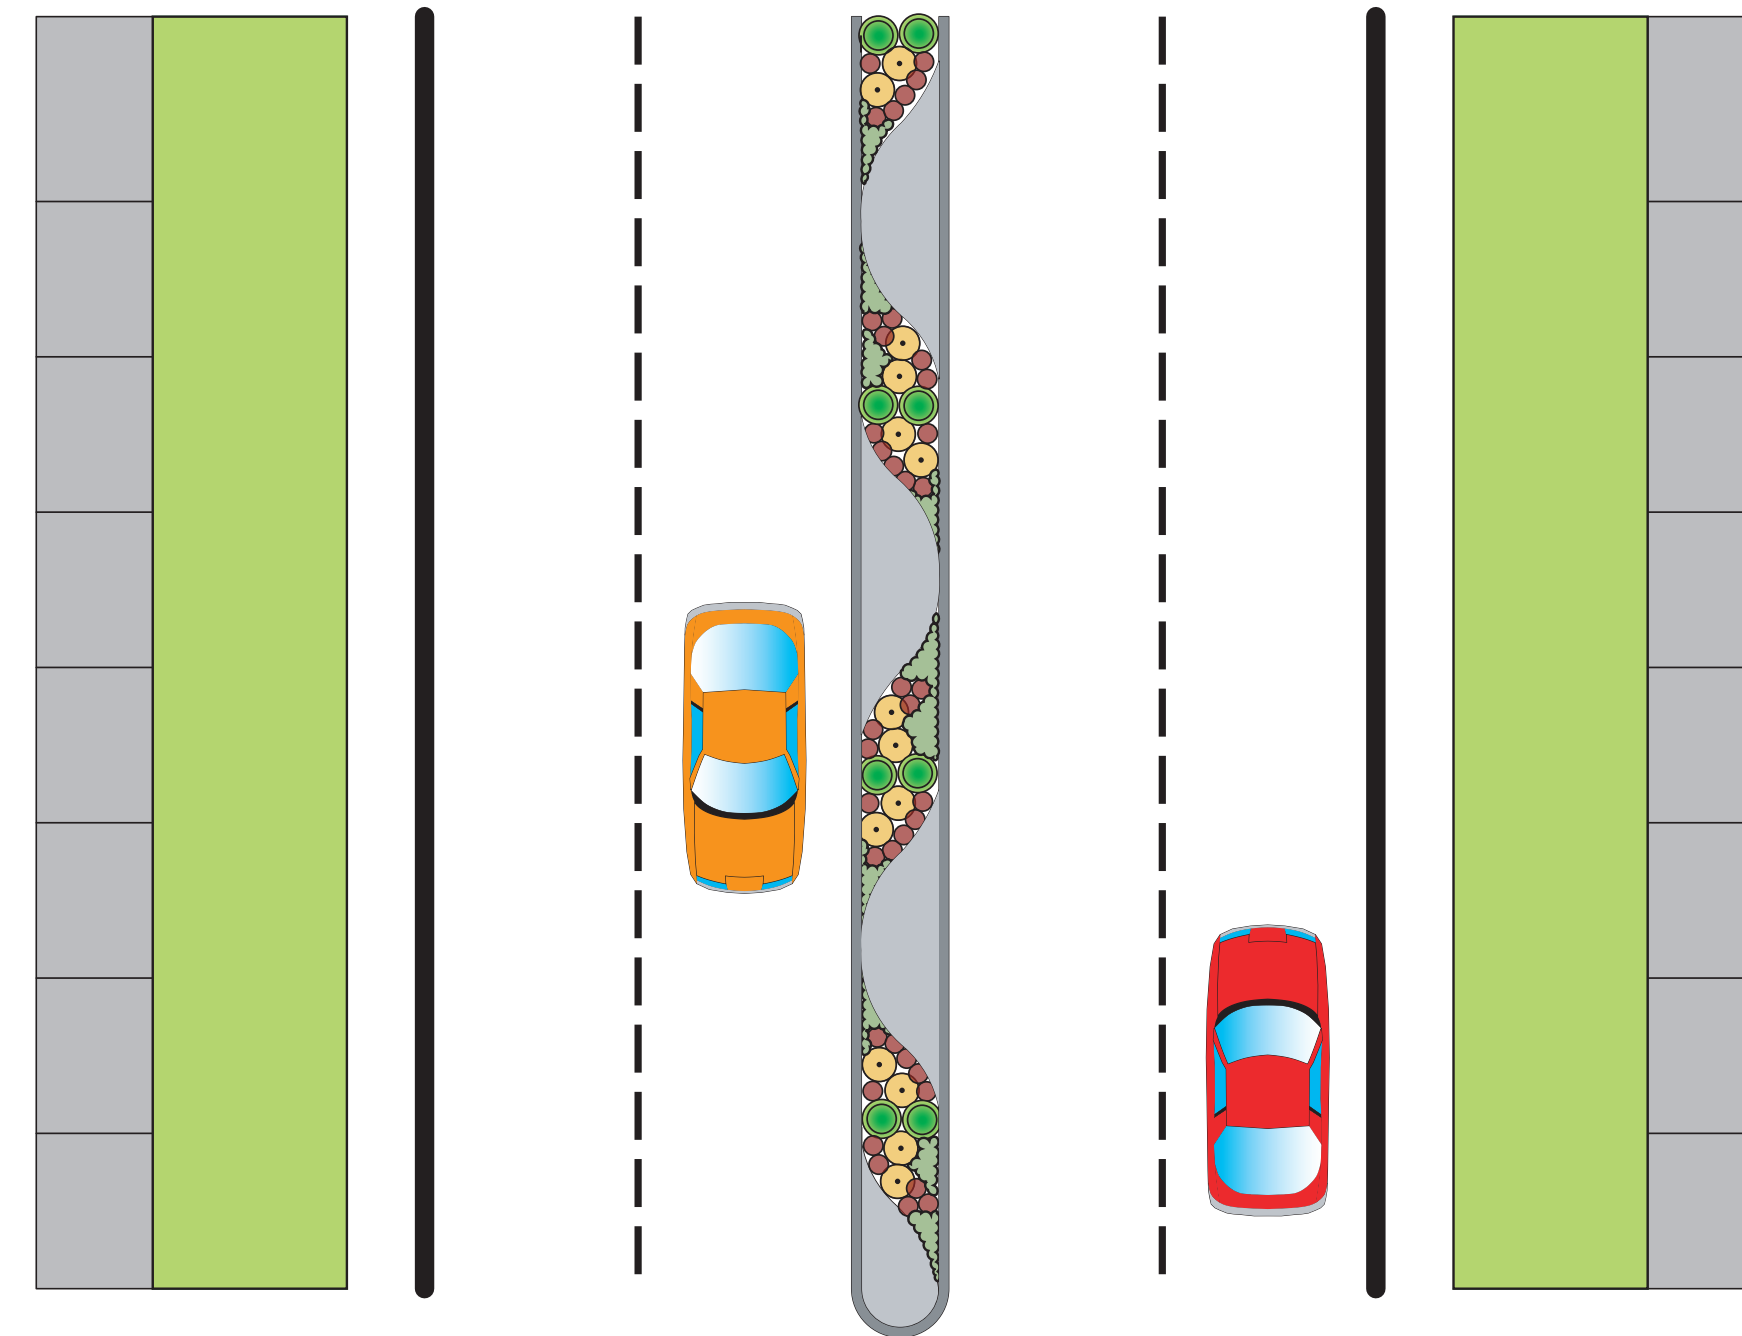

Yelm Highway Corridor Planted Median Options (4-6' Width Medians)

Option One: Fully Planted Median in
4-6' Width Areas

Option Two: Partially Planted Median with
Undulating Decorative Hardscape

Option Three: Partially Planted Median with
Decorative Geometric Hardscape