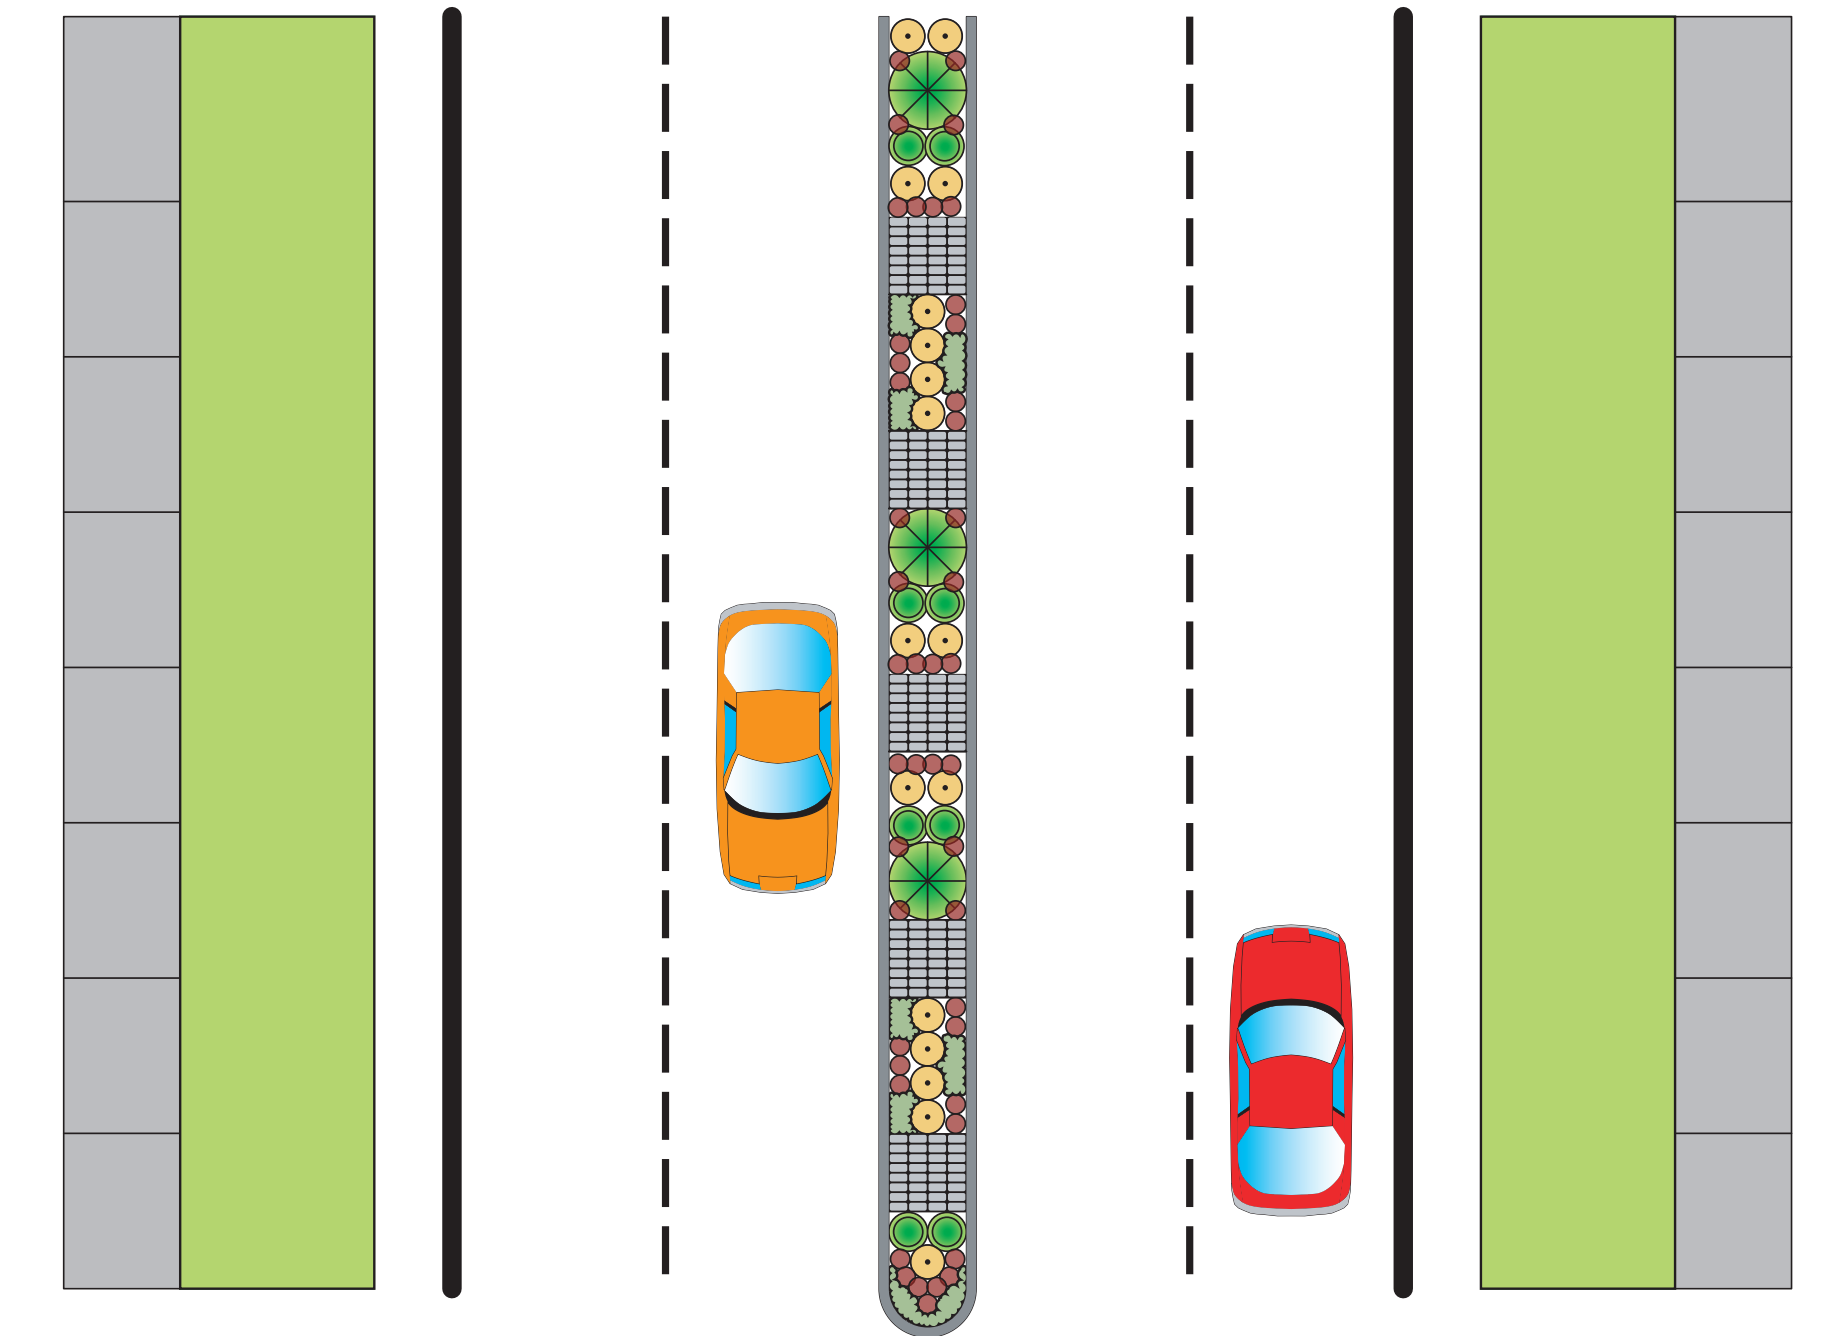

Yelm Highway Corridor Planted Median Options (4-6' Width Medians)

Option One: Fully Planted Median in
4-6' Width Areas

Option Two: Partially Planted Median with
Undulating Decorative Hardscape

Option Three: Partially Planted Median with
Decorative Geometric Hardscape