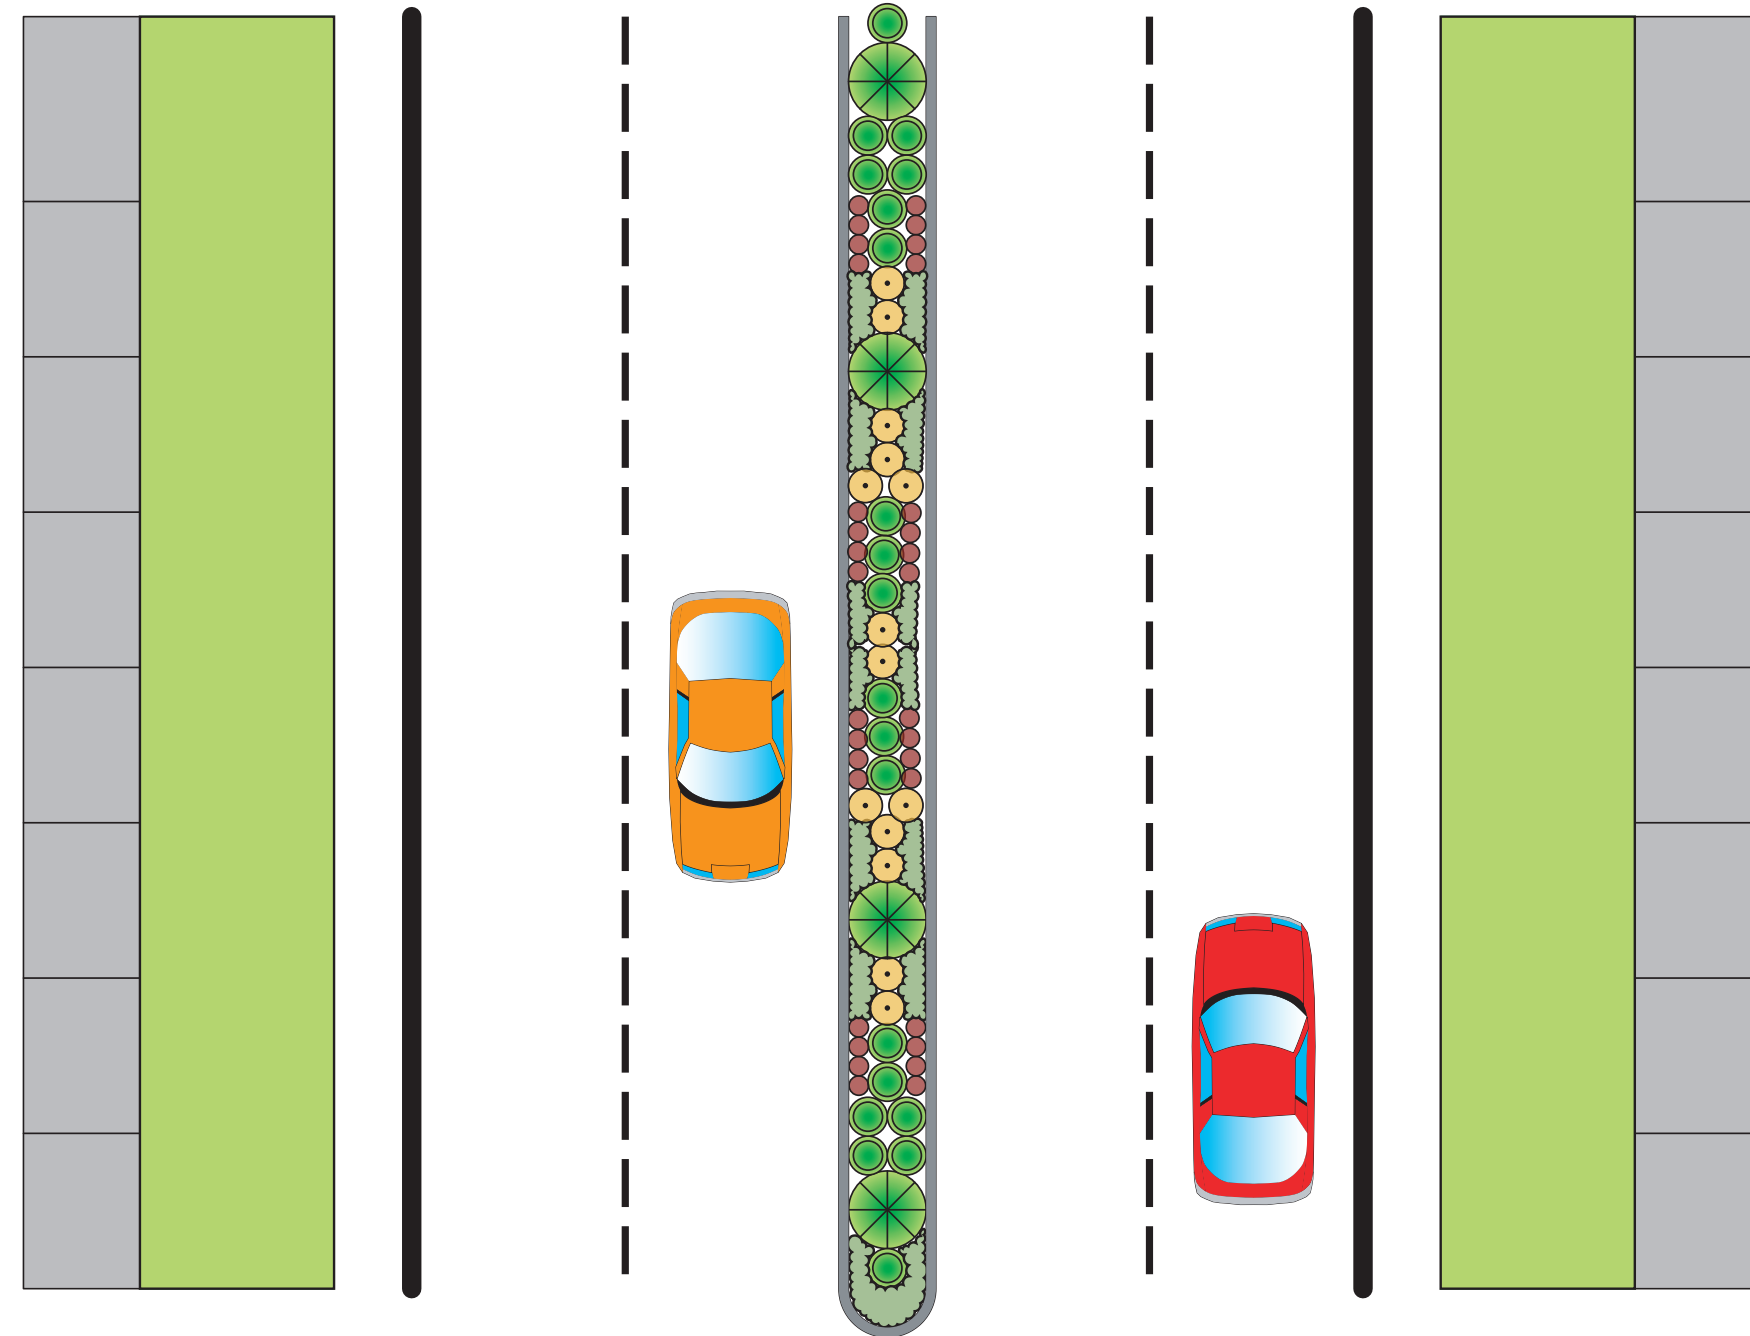

Yelm Highway Corridor Planted Median Options (4-6' Width Medians)

Option One: Fully Planted Median in
4-6' Width Areas

Option Two: Partially Planted Median with
Undulating Decorative Hardscape

Option Three: Partially Planted Median with
Decorative Geometric Hardscape