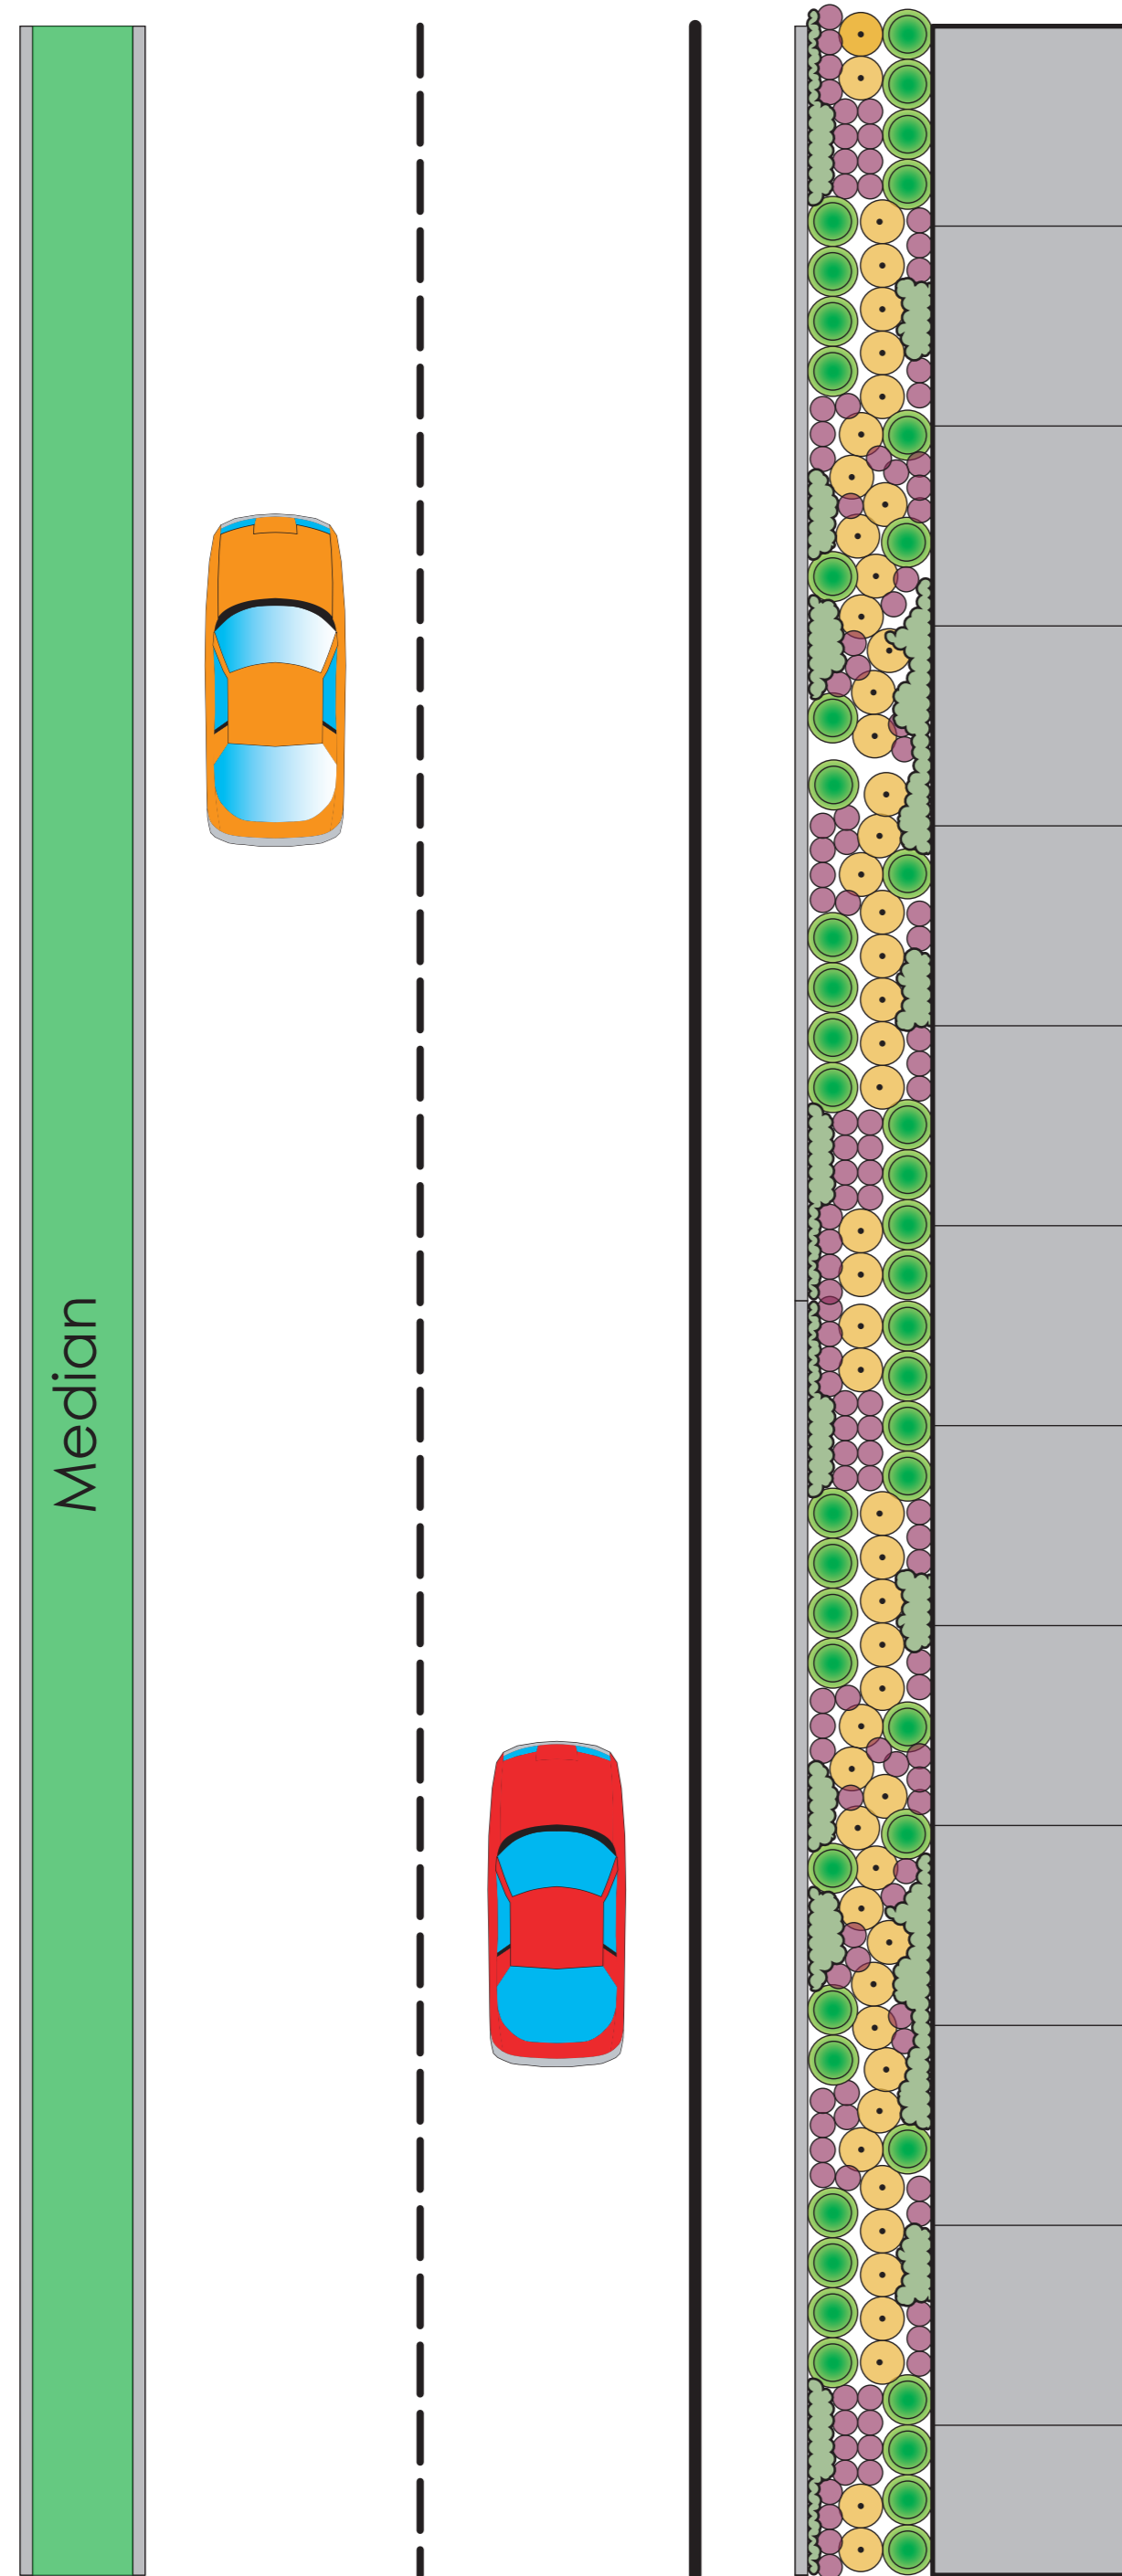

Yelm Highway Corridor Planter Strip Options

Option One: Fully Planted Strip with Standard 8' Sidewalk

Option Two: Fully Planted Strip with Meandering 8' Sidewalk

Option Three: Reduced Planter Strip with Meandering Hardscape Edge and 8' Sidewalk.

Parametrix

Place
Stickers
Here