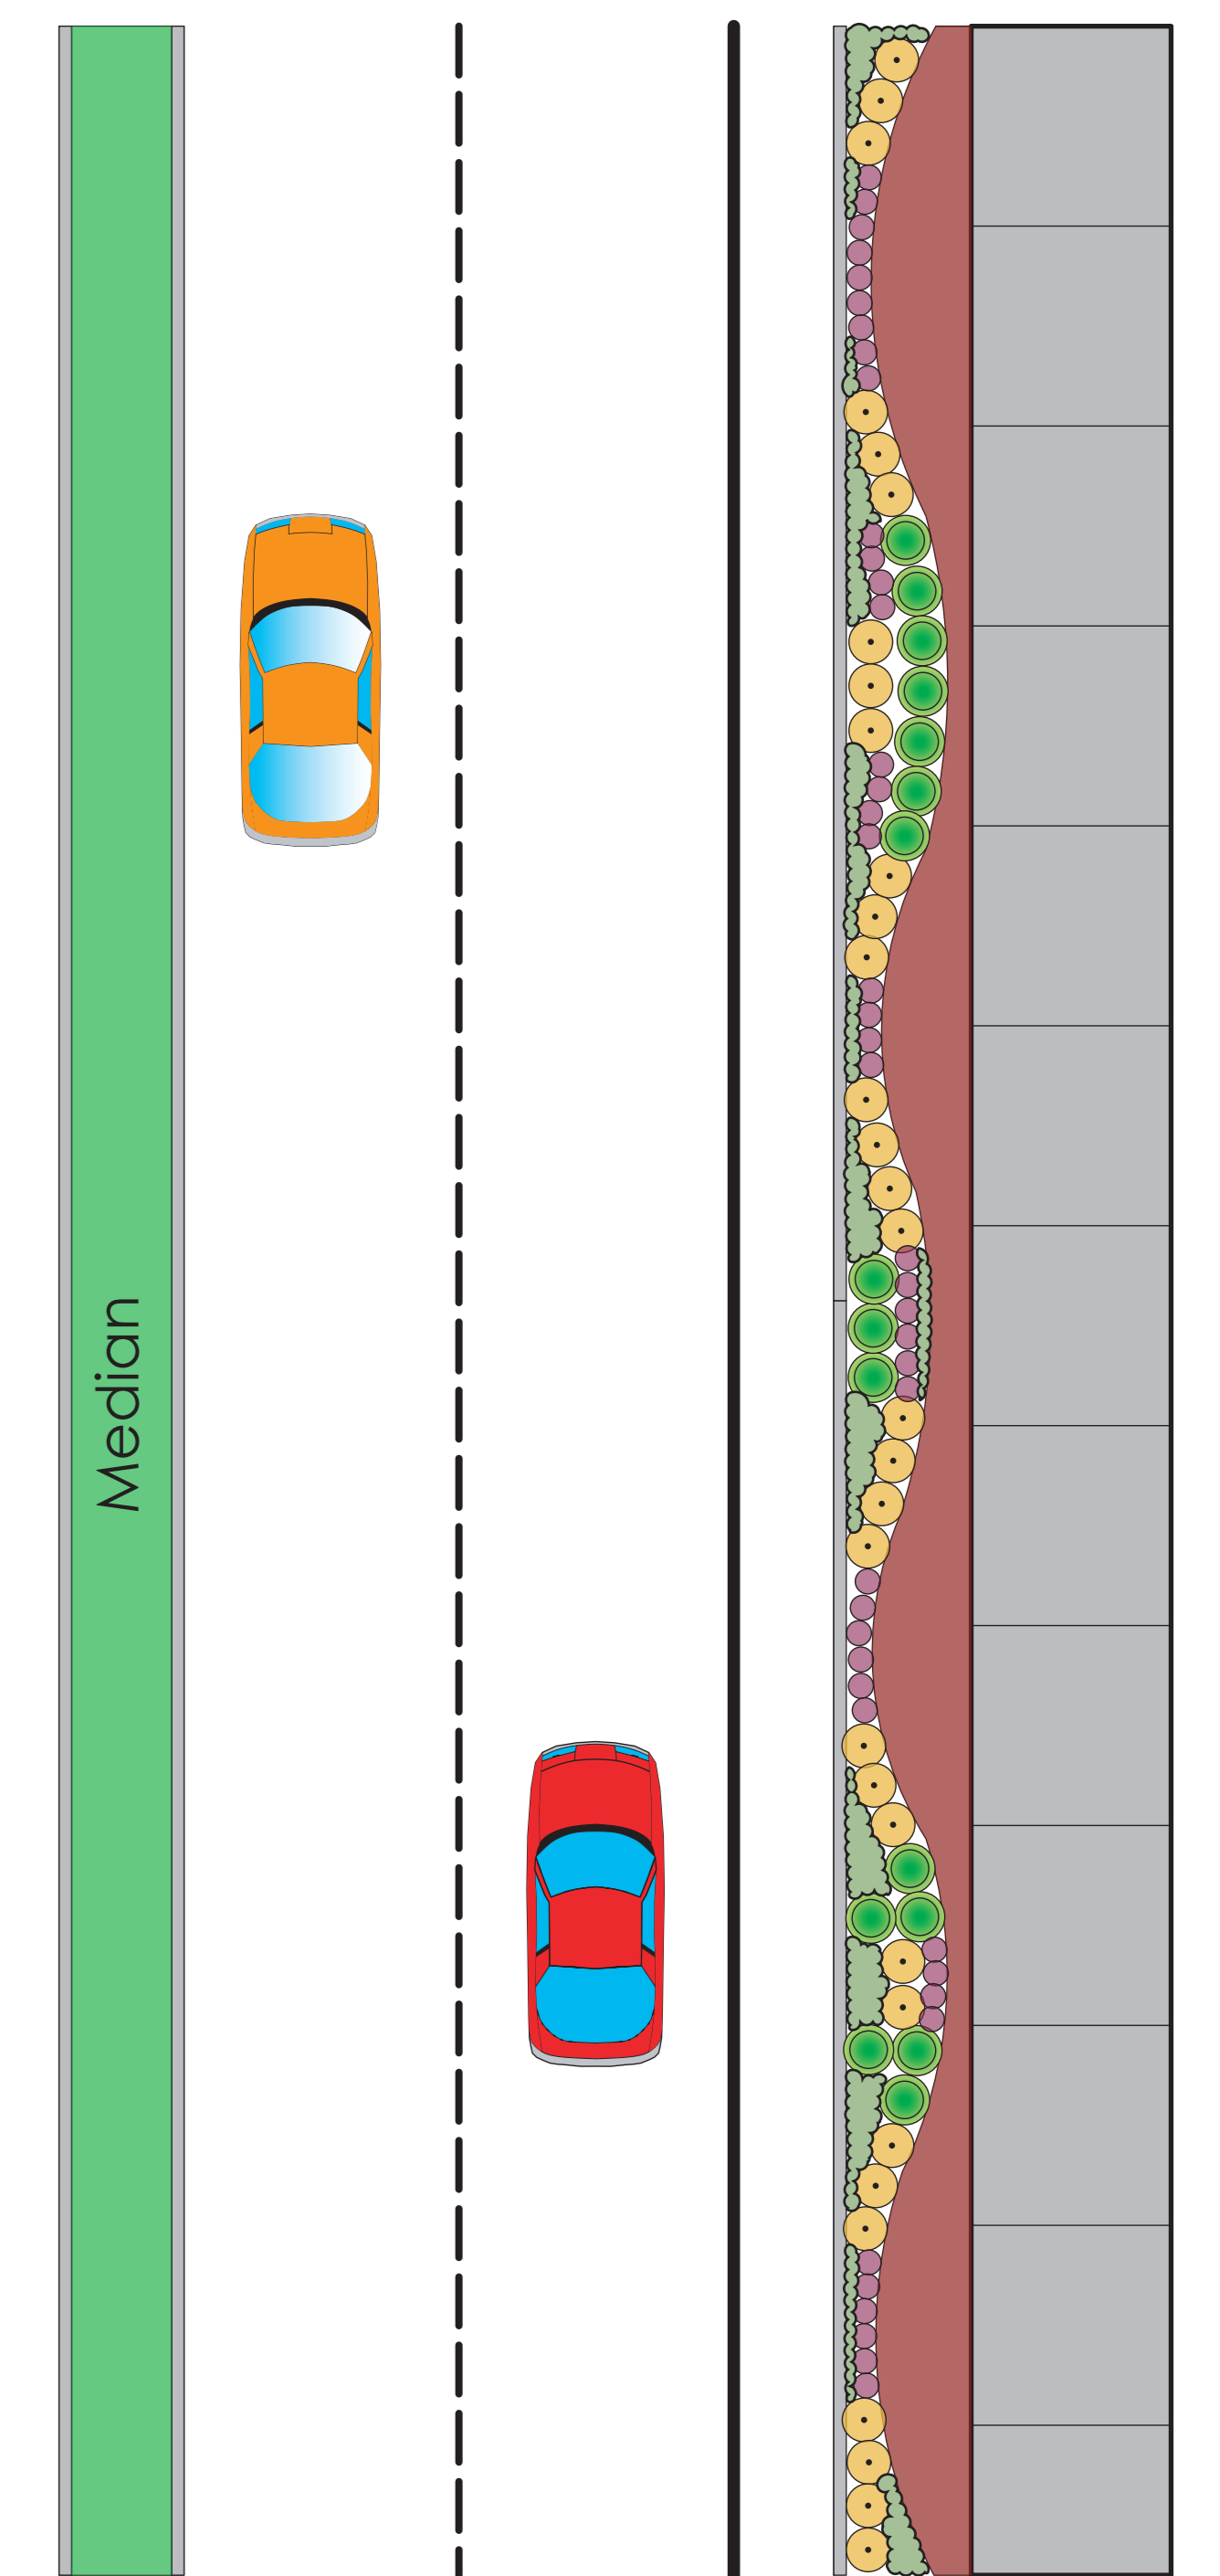

Yelm Highway Corridor Planter Strip Options

Option One: Fully Planted Strip with Standard 8' Sidewalk

Option Two: Fully Planted Strip with Meandering 8' Sidewalk

Option Three: Reduced Planter Strip with Meandering Hardscape Edge and 8' Sidewalk.

Parametrix

Place
Stickers
Here