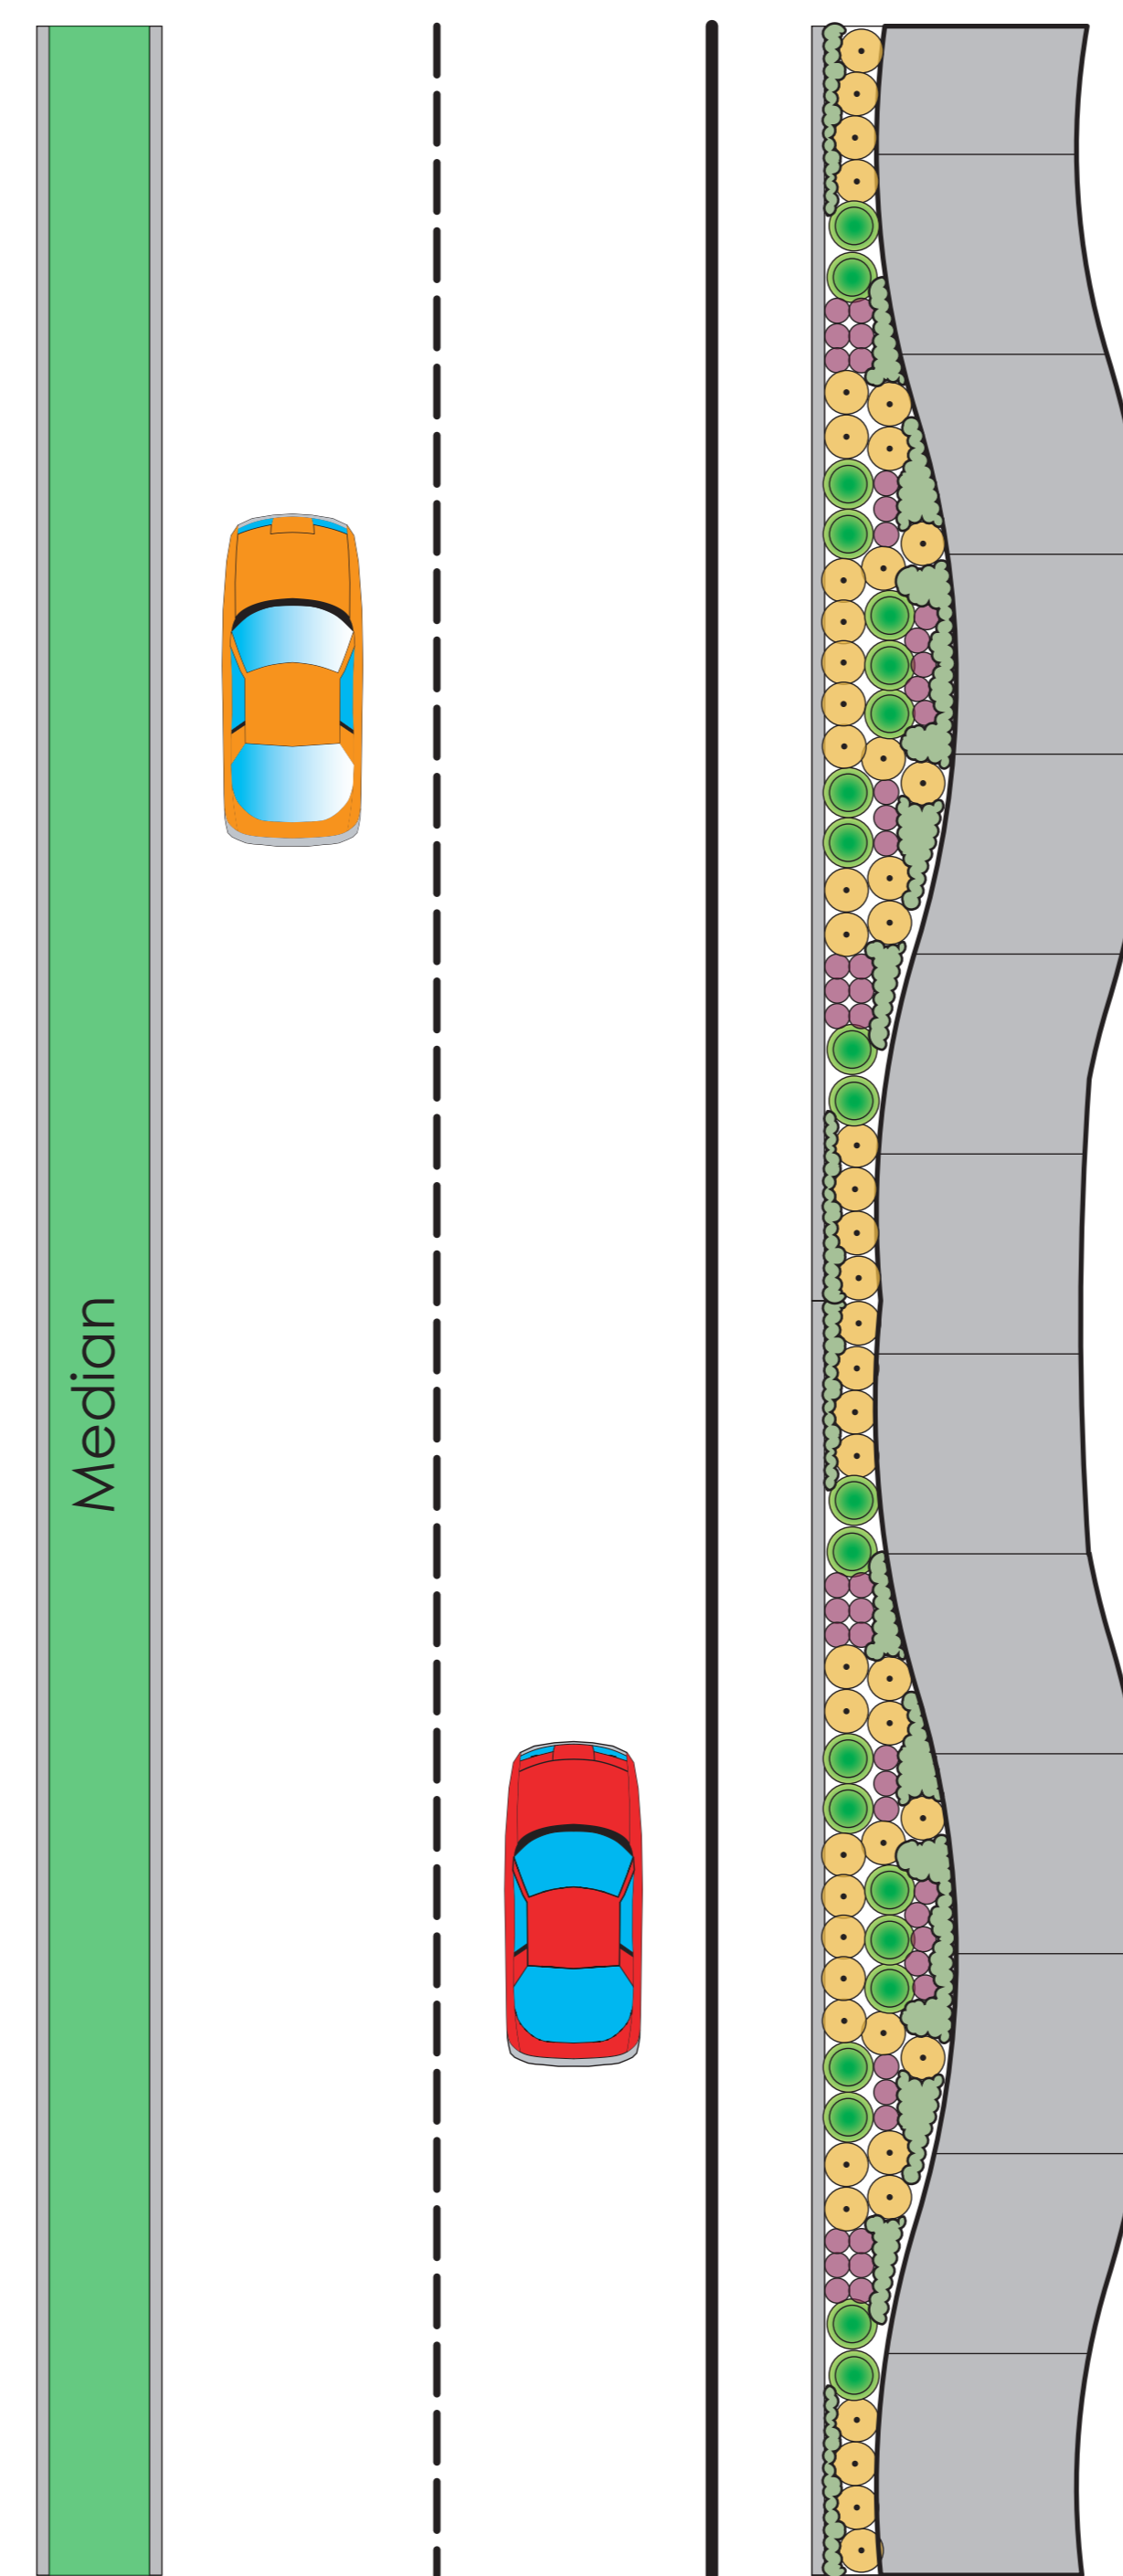

Yelm Highway Corridor Planter Strip Options

Option One: Fully Planted Strip with Standard 8' Sidewalk

Option Two: Fully Planted Strip with Meandering 8' Sidewalk

Option Three: Reduced Planter Strip with Meandering Hardscape Edge and 8' Sidewalk.

Parametrix

Place
Stickers
Here