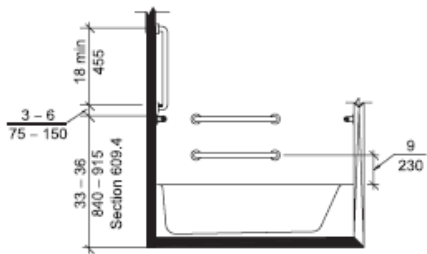

Adult Family Homes Handout for Grab Bars

(a) Elevation

(b) Plan

Bathtubs without Permanent Seats

(a) W thout Seat

(b) W th Seat

Roll-in Type Showers

(a) Elevation

(b) Plan

Bathtubs without permanent seats

Adult Family Homes Handout for Grab Bars

Transfer Shower Grab Bars

Alternate Roll-in Type Shower

Grab Bar for Water Closets (toilets)

Grab Bar for Water Closets (toilets)