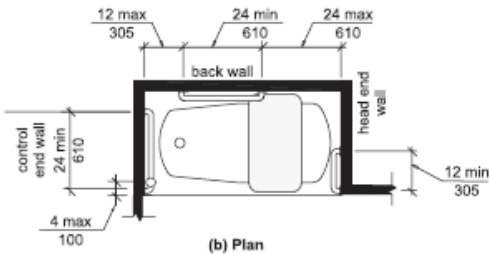

Adult Family Homes Handout for Grab Bars

(a) Elevation

(b) Plan

Bathtubs without Permanent Seats

(a) W thout Seat

(b) W th Seat

Roll-in Type Showers

(a) Elevation

(b) Plan

Bathtubs without permanent seats

Adult Family Homes Handout for Grab Bars

Transfer Shower Grab Bars

Alternate Roll-in Type Shower

Grab Bar for Water Closets (toilets)

Grab Bar for Water Closets (toilets)