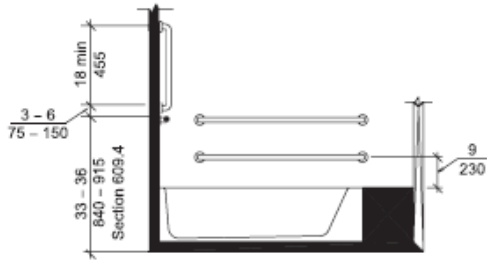

Adult Family Homes Handout for Grab Bars

(a) Elevation

(b) Plan

Bathtubs without Permanent Seats

(a) W thout Seat

(b) W th Seat

Roll-in Type Showers

(a) Elevation

(b) Plan

Bathtubs without permanent seats

Adult Family Homes Handout for Grab Bars

Transfer Shower Grab Bars

Alternate Roll-in Type Shower

Grab Bar for Water Closets (toilets)

Grab Bar for Water Closets (toilets)