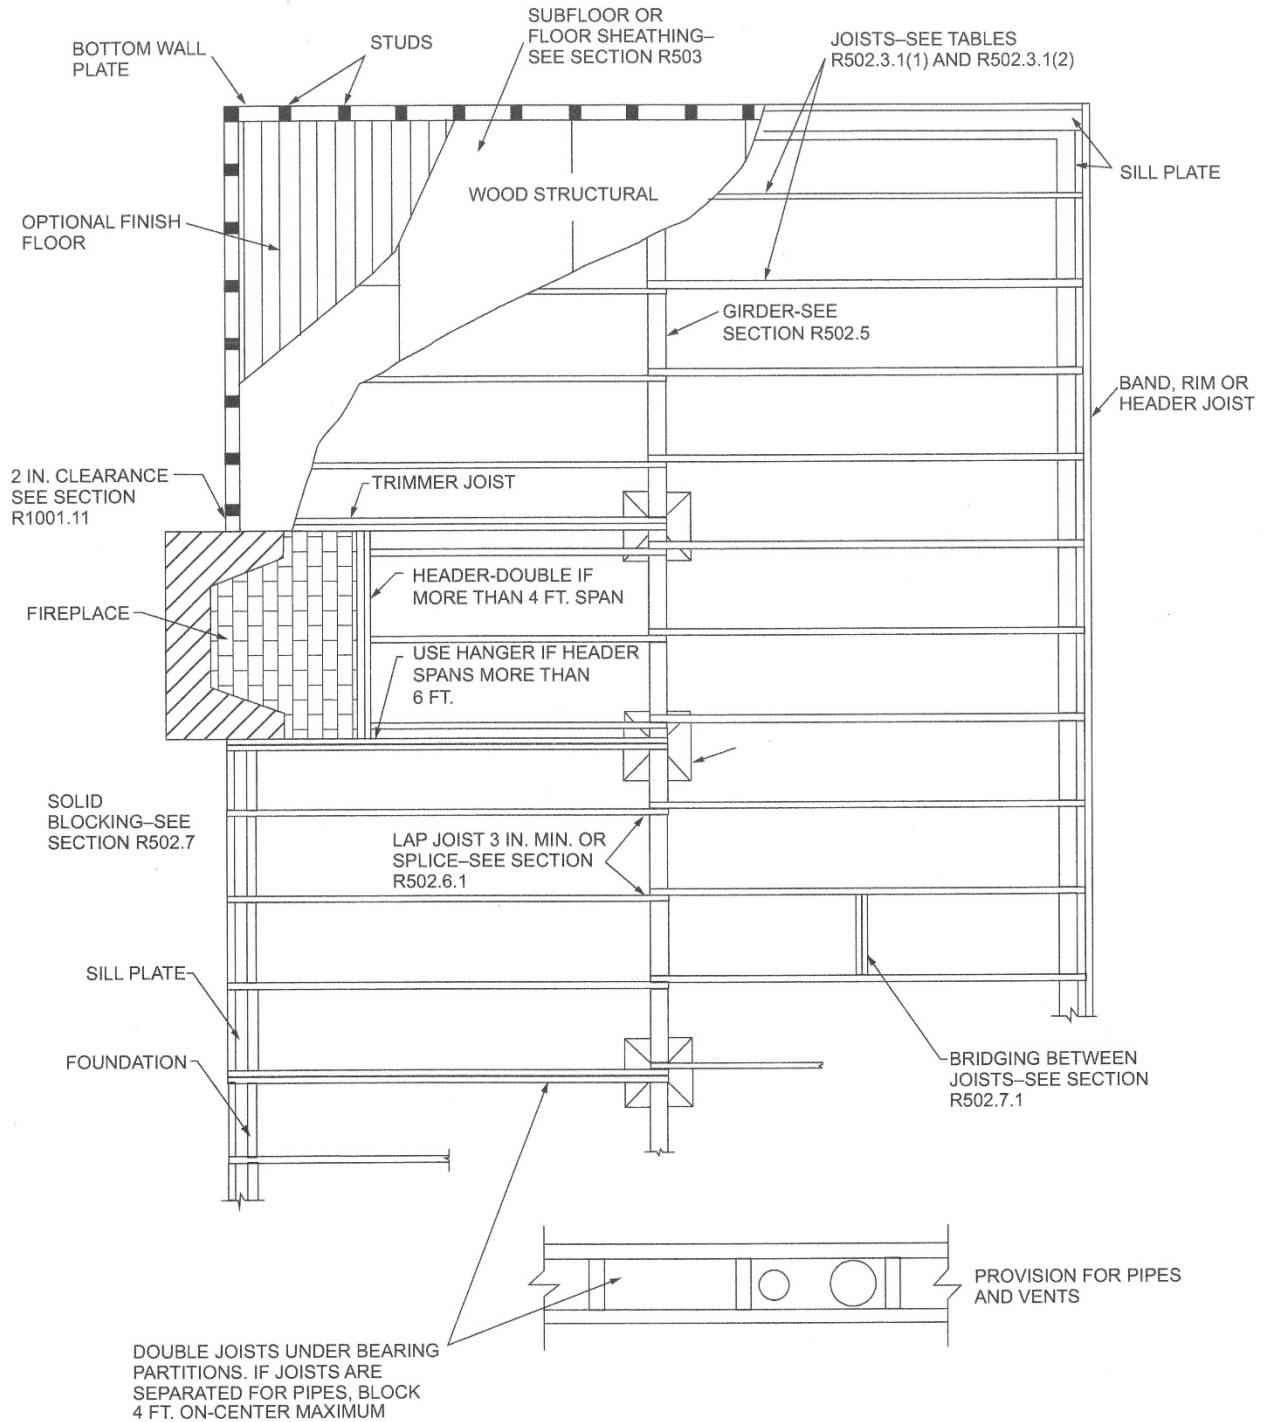

TC Figure 17 Floor Framing

2.25.21

Thurston County Building Development Center

2000 Lakeridge Drive SW, Bldg 1, Second Floor; Olympia, WA 98502
Phone: (360) 786-5490; TTY/TDD Line: 711 or 1-800-833-6388; Fax: (360) 754-2939