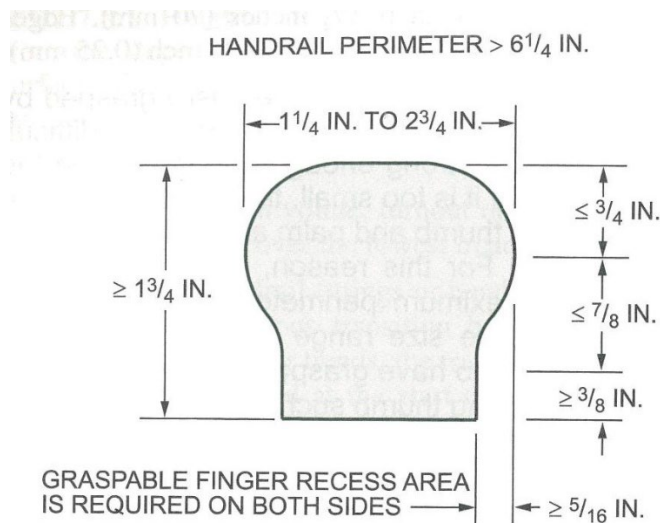

TC Figure 25 Handrail Grip

For SI: 1 inch = 25.4 mm.