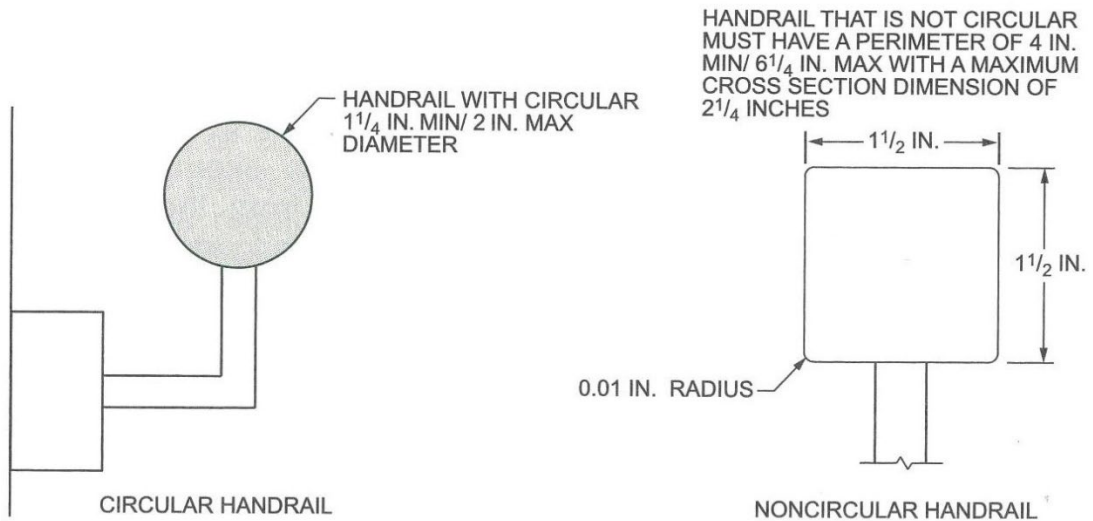

TC Figure 25 Handrail Grip

For SI: 1 inch = 25.4 mm.