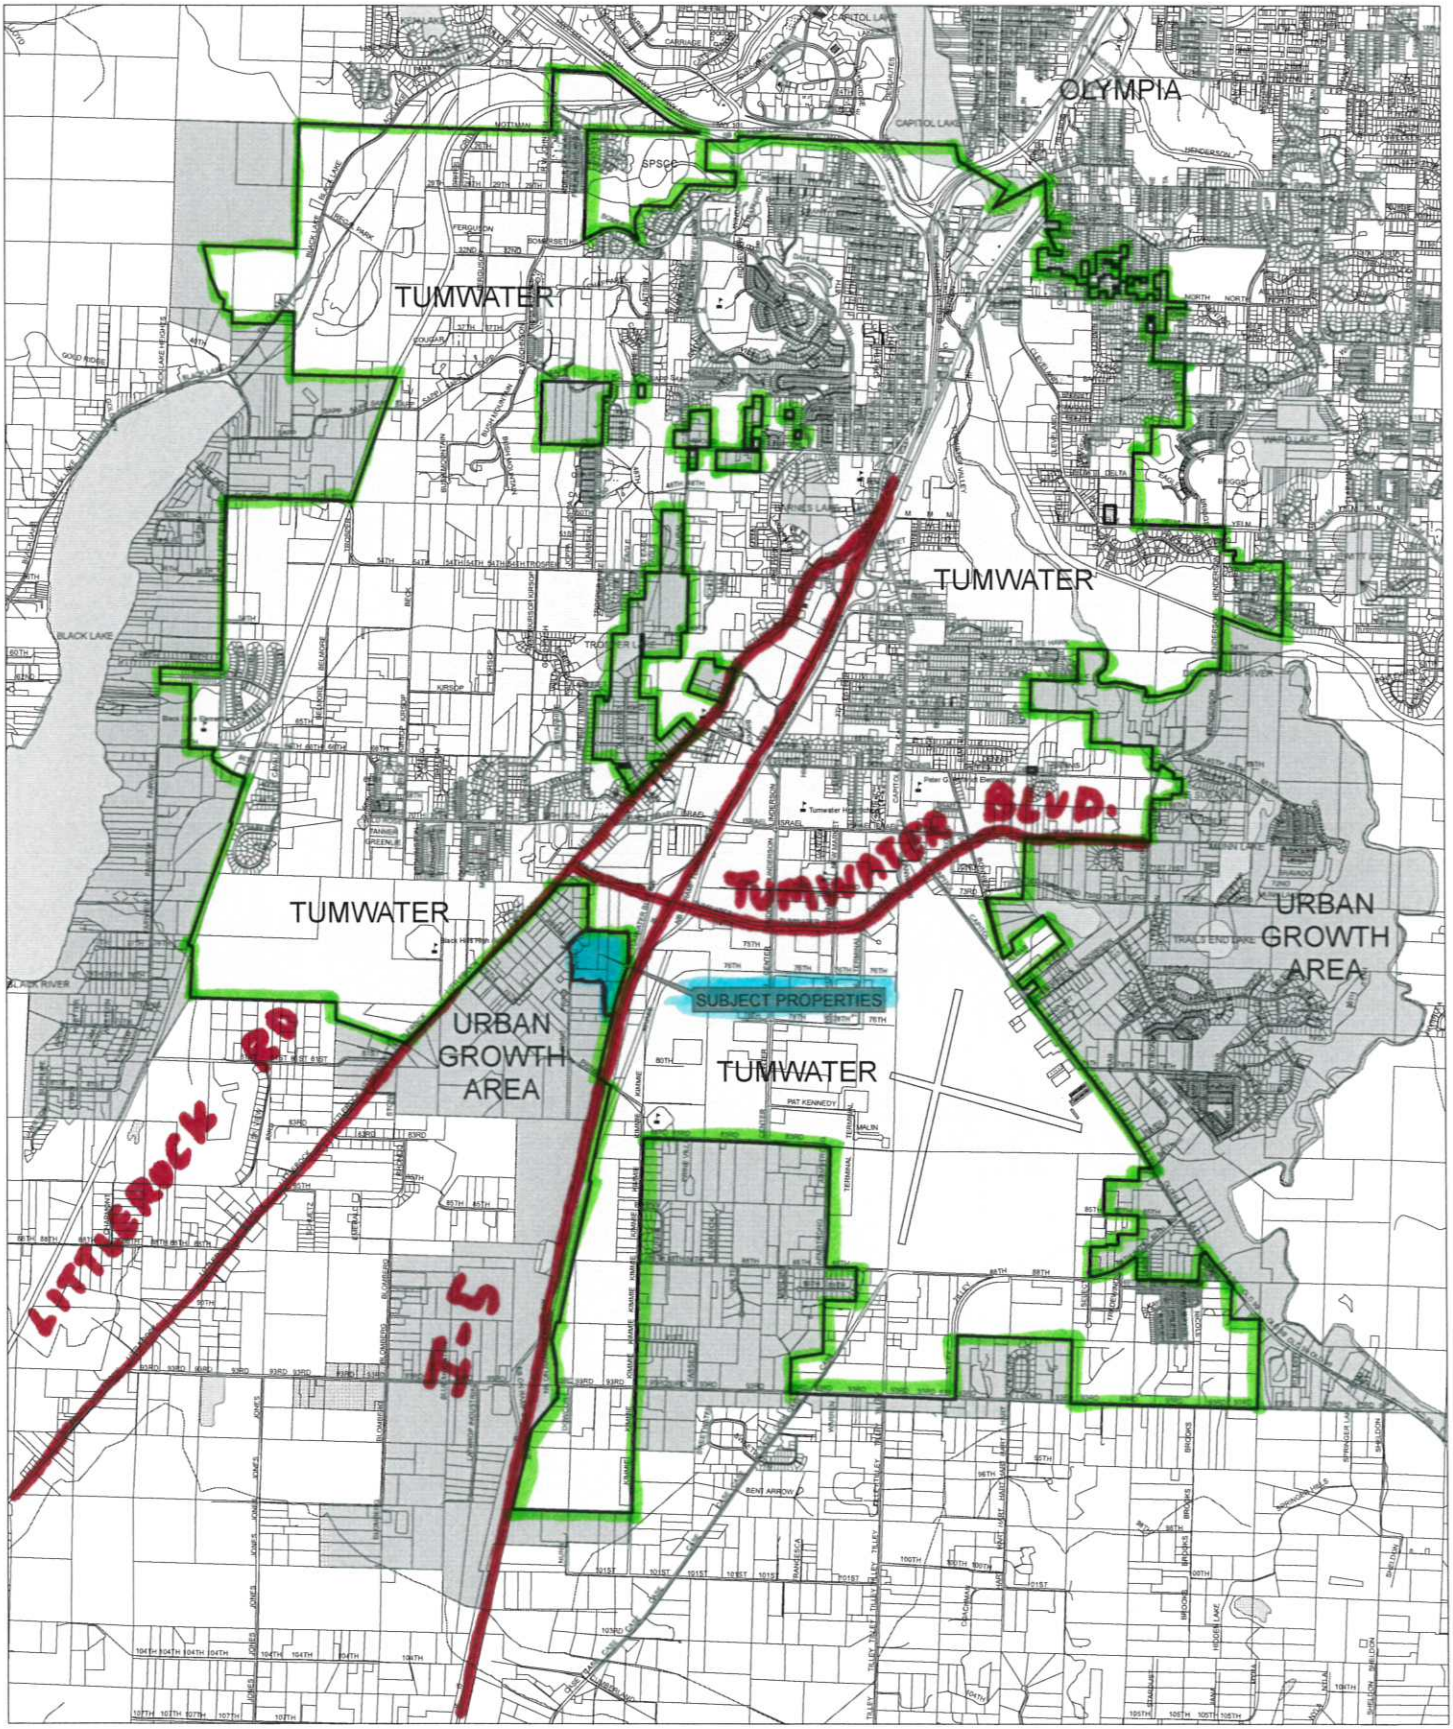

CITY of TUMWATER, UGAs, and PROPOSED ANNEXATION

Prine Drive Annexation 2012

Legend

- PROPERTIES REQUESTING ANNEXATION
- CITY OF TUMWATER
- URBAN GROWTH AREA

ROADS