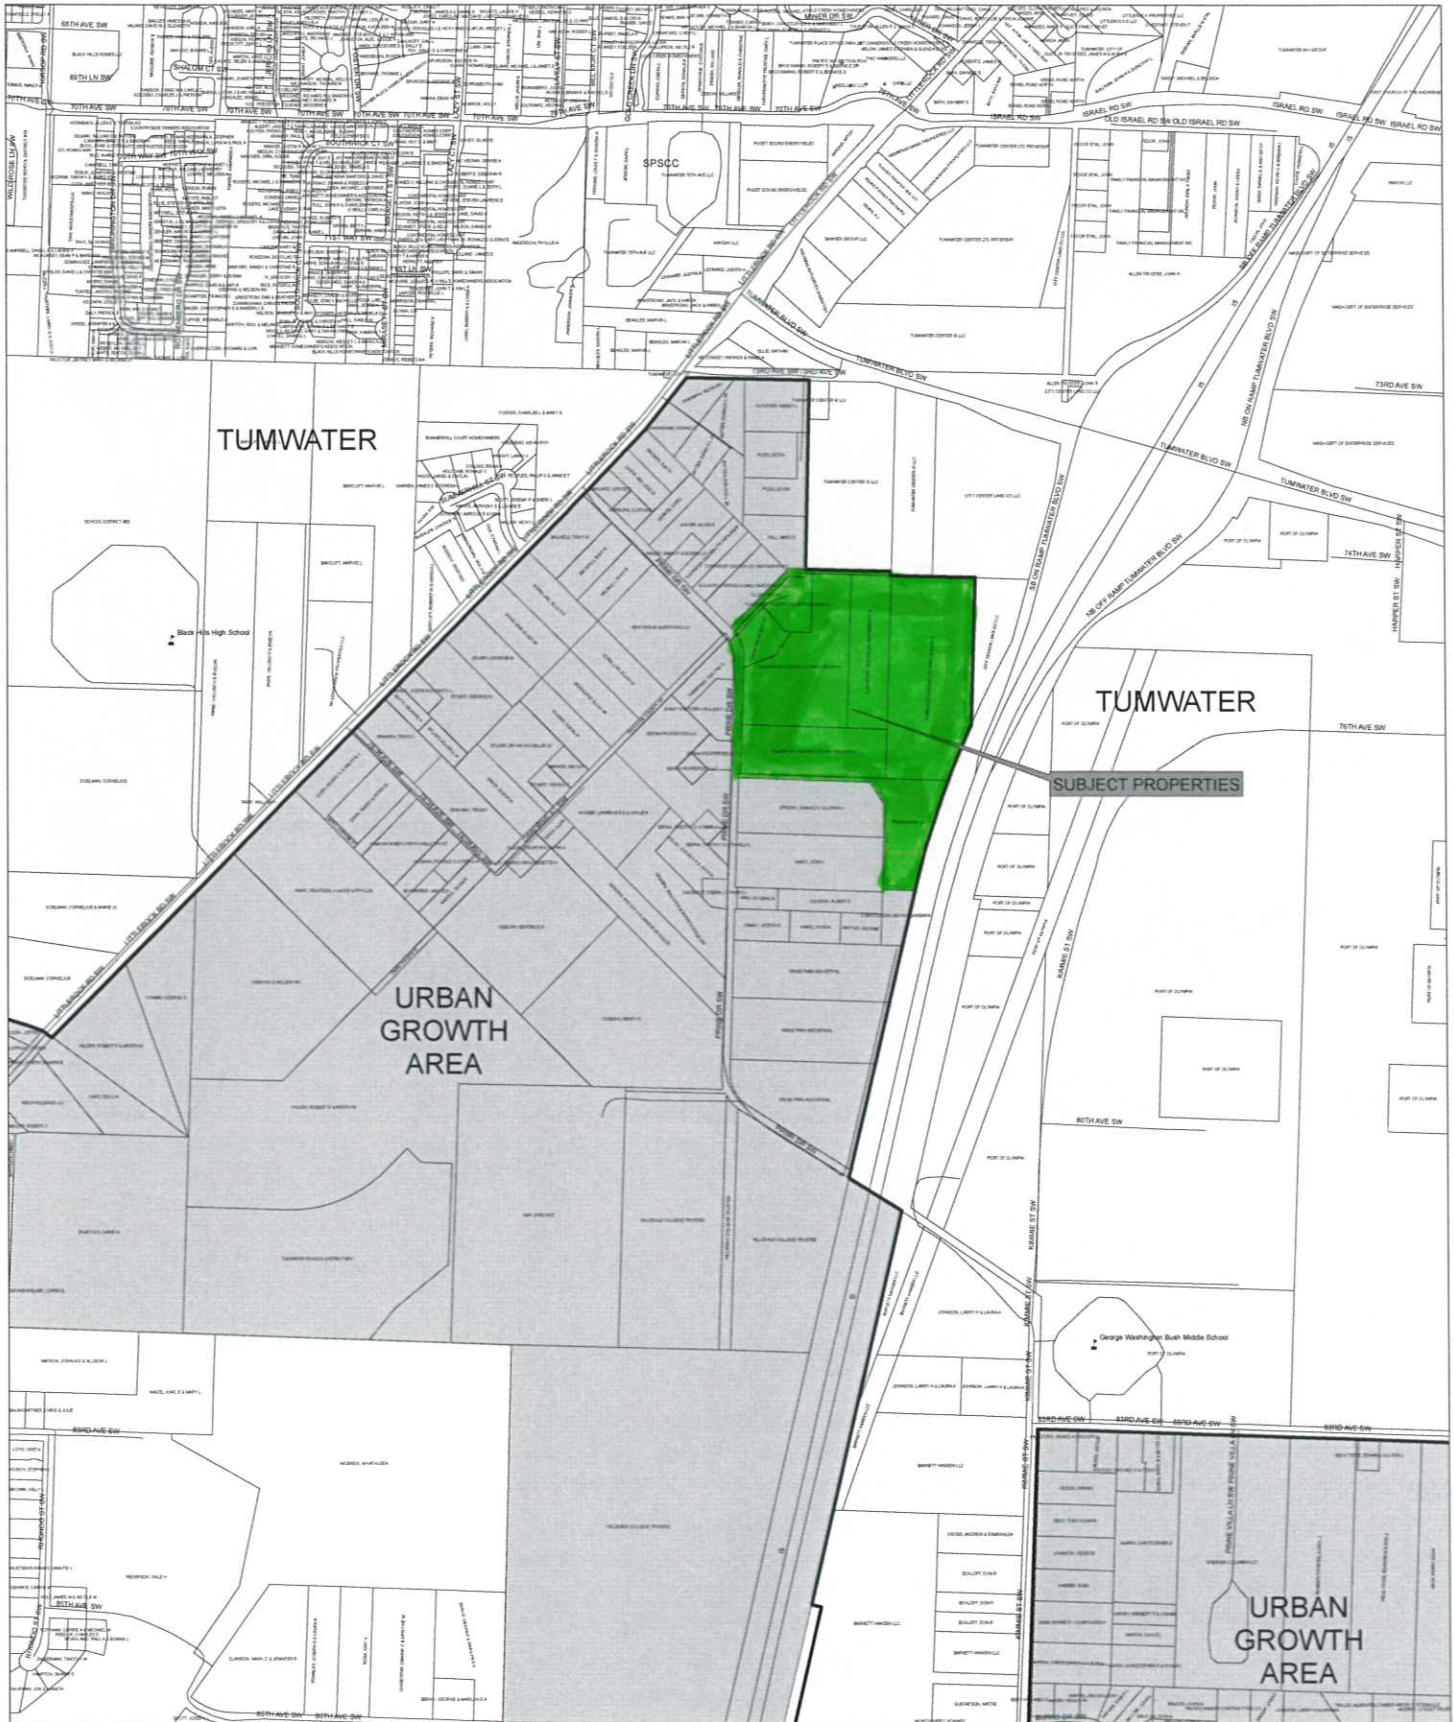

Prine Drive Annexation 2012 Vicinity Map

Legend

- PROPERTIES REQUESTING ANNEXATION
- CITY OF TUMWATER
- URBAN GROWTH AREA