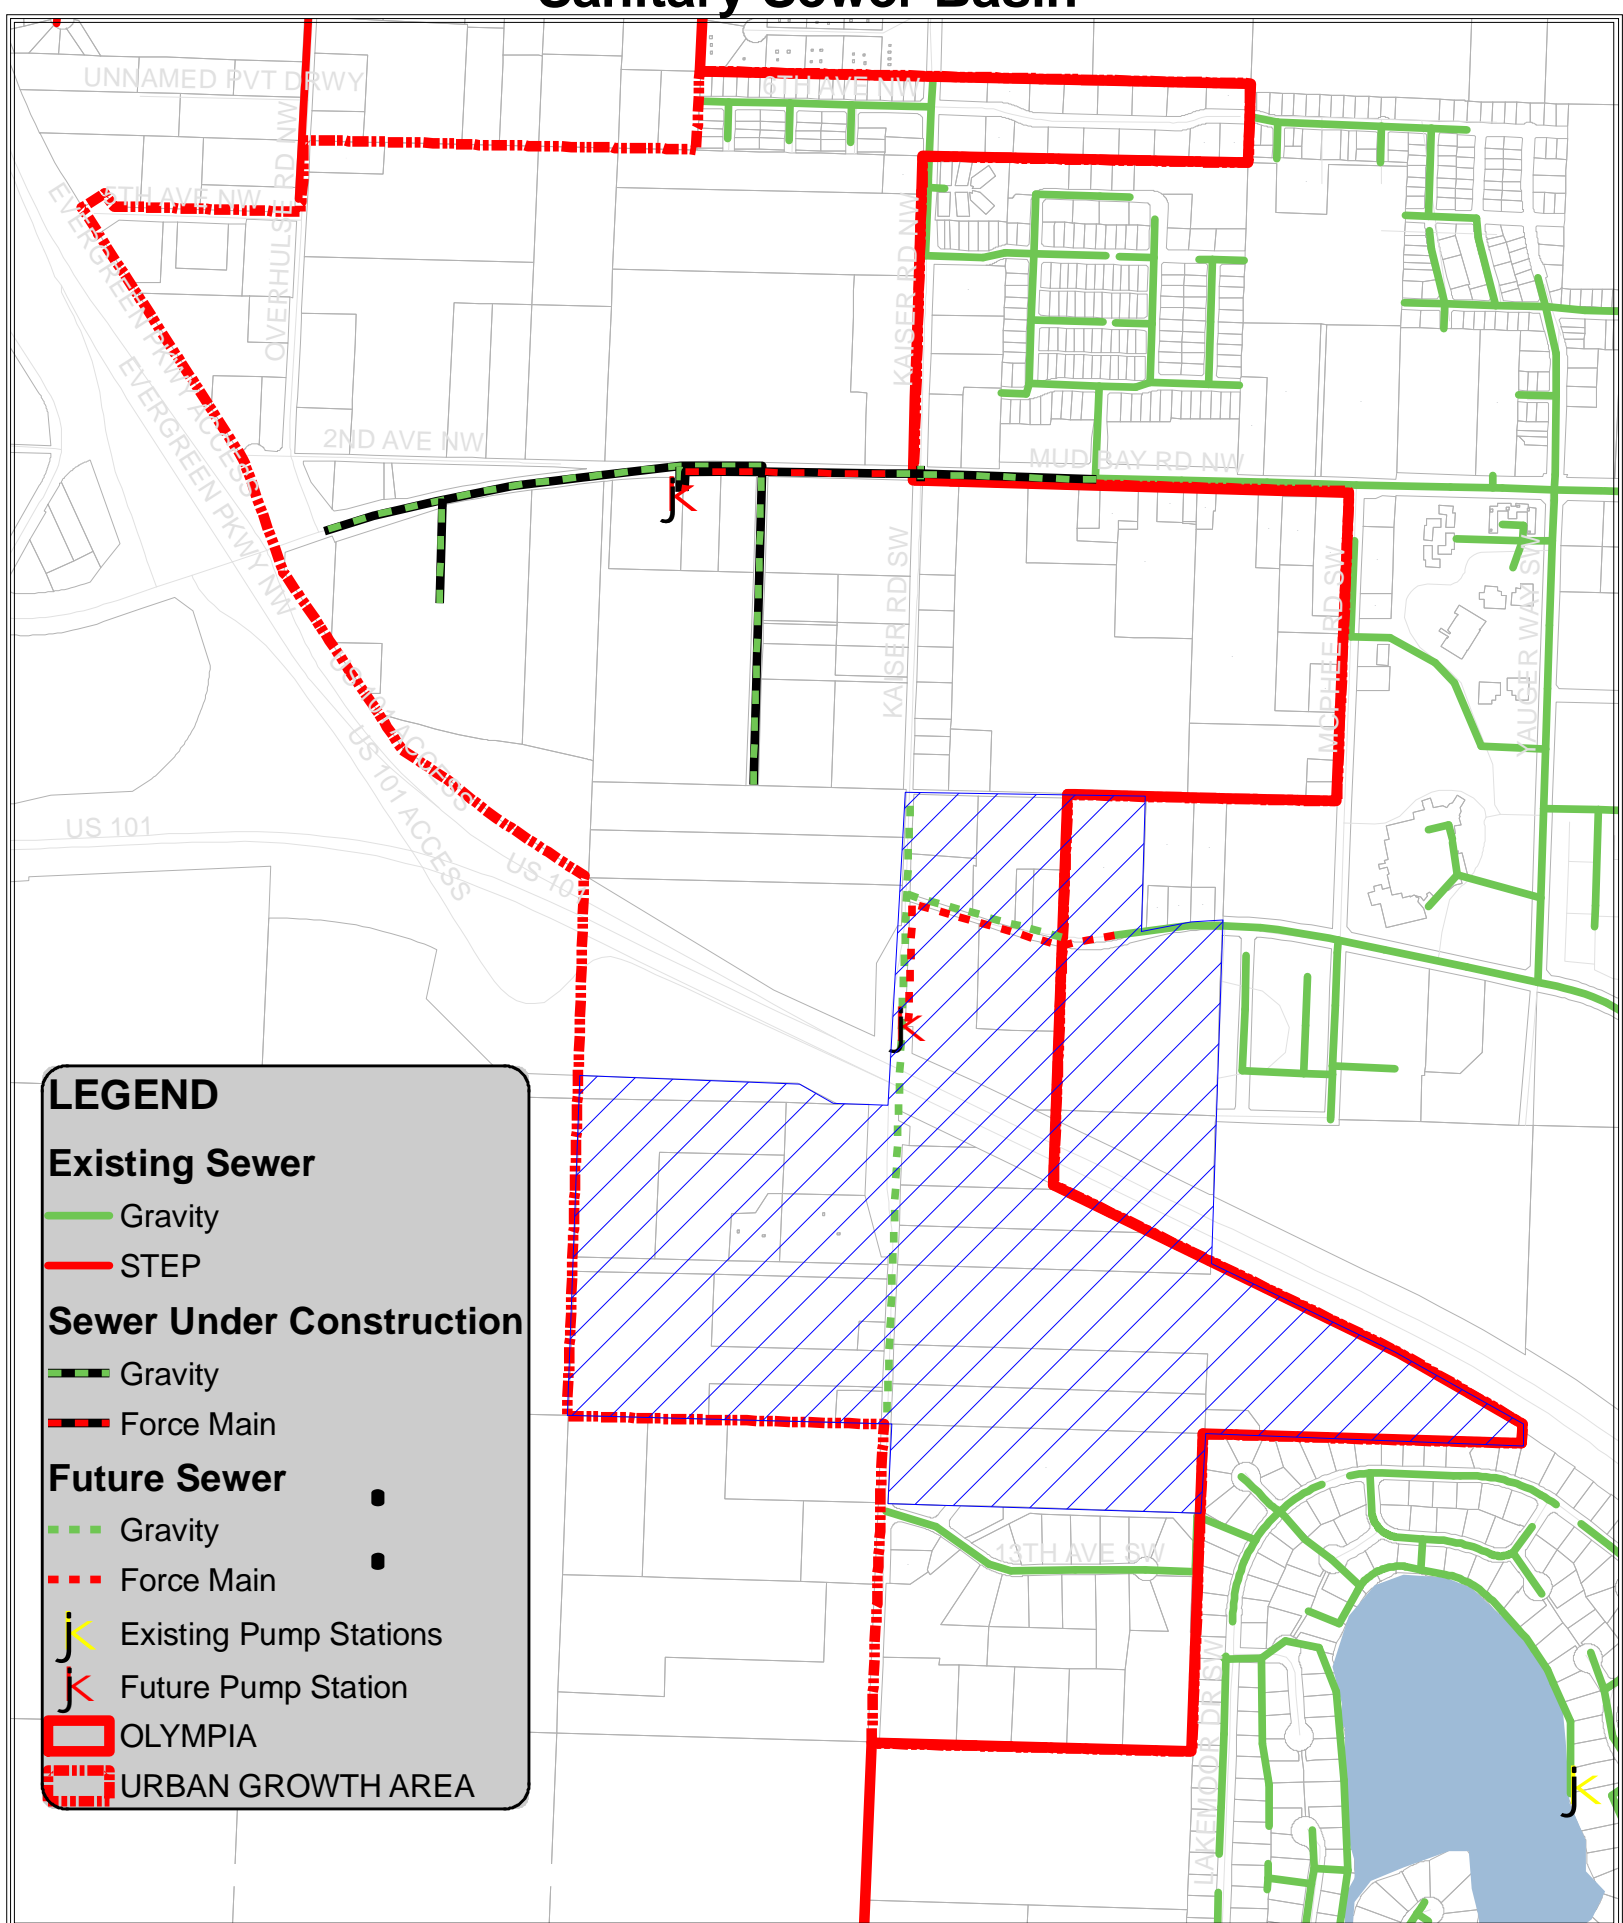

Highway 101 & Kaiser Road Sanitary Sewer Basin

LEGEND

Existing Sewer

- Gravity
- STEP

Sewer Under Construction

- Gravity
- Force Main

Future Sewer

- Gravity
- Force Main

j Existing Pump Stations

j Future Pump Station

OLYMPIA

URBAN GROWTH AREA