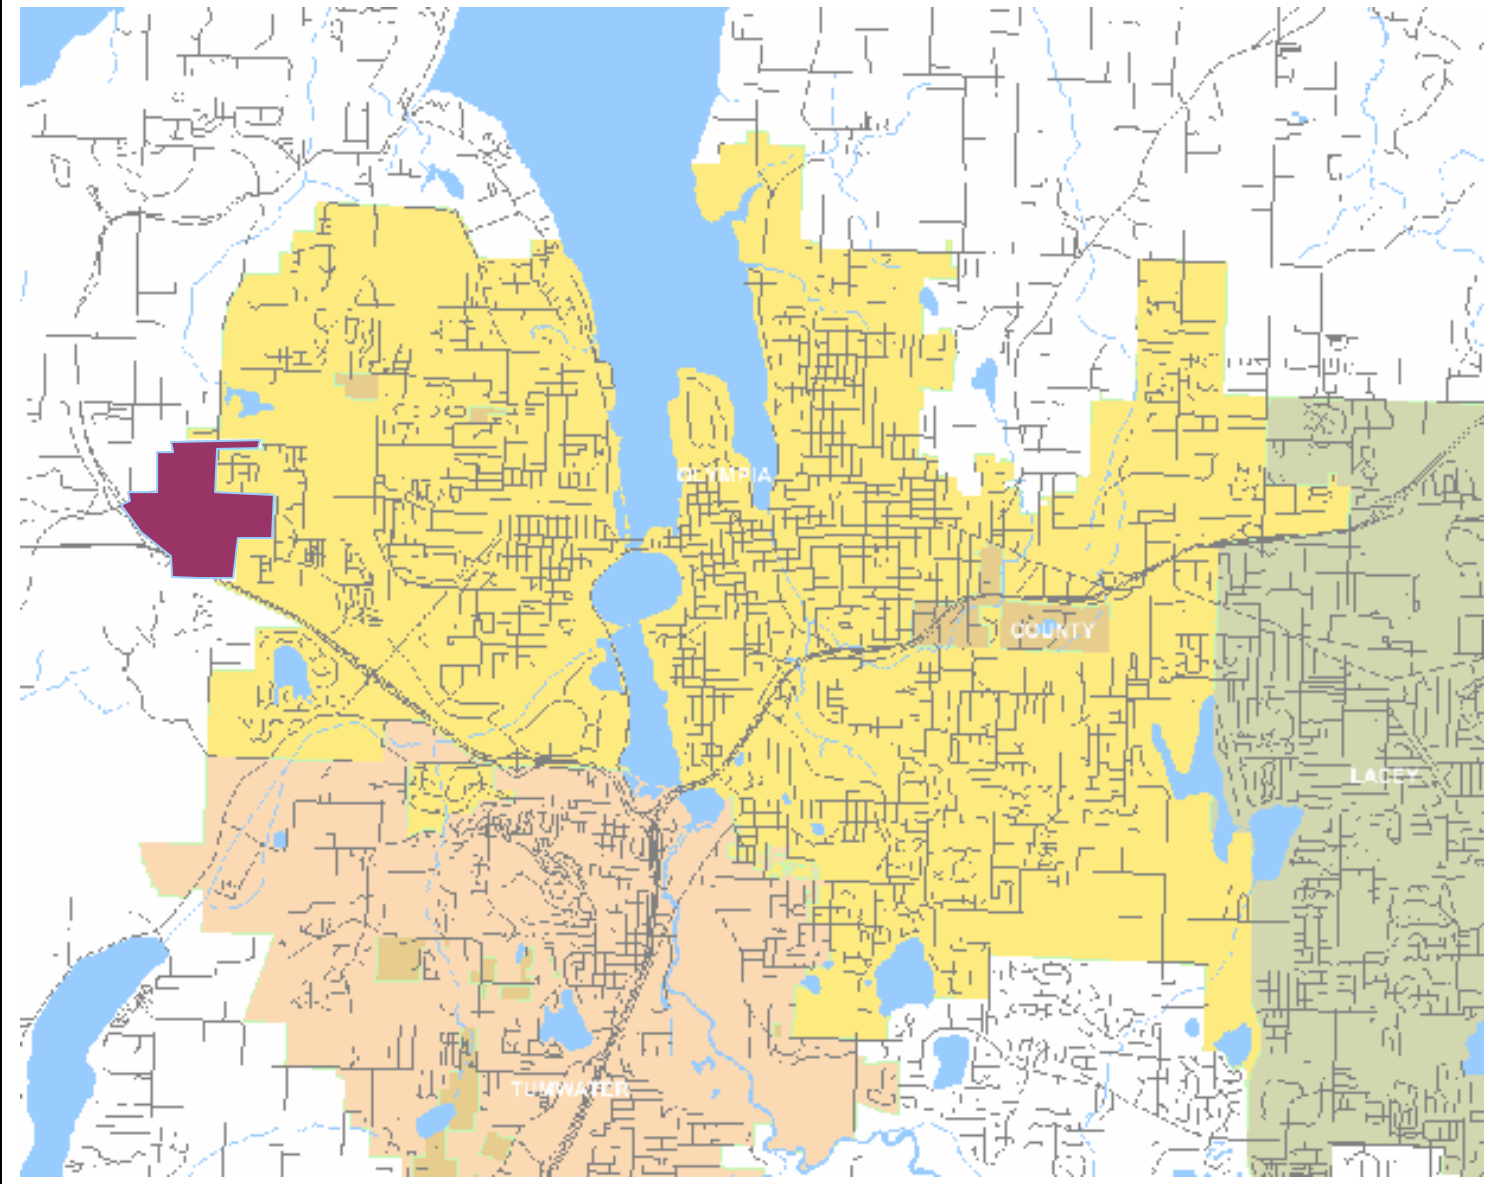

CITY OF OLYMPIA  
HIGHWAY 101 ANNEXATION

THURSTON COUNTY  
BOUNDARY REVIEW  
BOARD

EXHIBIT A  
MAP OF CITY

LEGEND

-  OLYMPIA
-  TUMWATER
-  LACY
-  COUNTY
-  PROPOSED ANNEXATION

NO SCALE