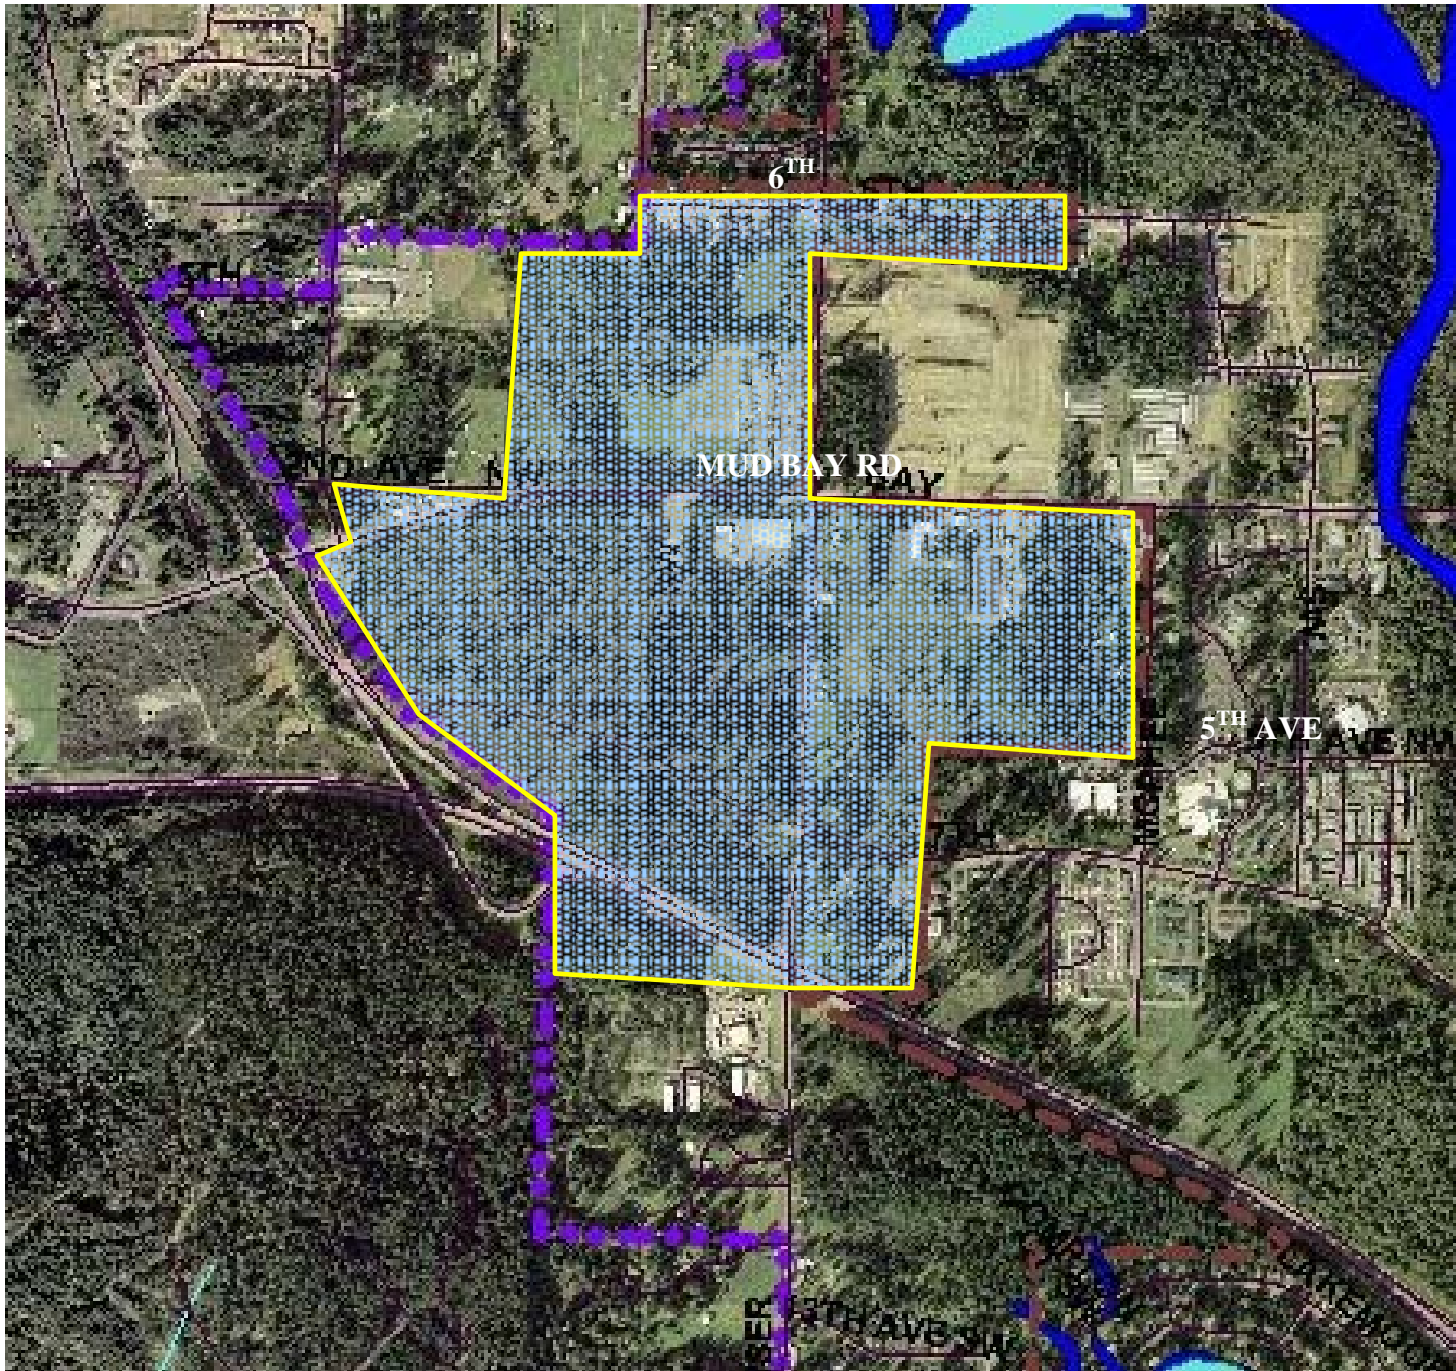

CITY OF OLYMPIA
HIGHWAY 101 ANNEXATION

THURSTON COUNTY
BOUNDARY REVIEW
BOARD

EXHIBIT C
PHYSICAL FEATURES

LEGEND

-  LAKE/POND
-  100 YEAR FLOOD
-  CITY LIMITS
-  URBAN GROWTH AREA
-  PROPOSED ANNEXATION

NO SCALE