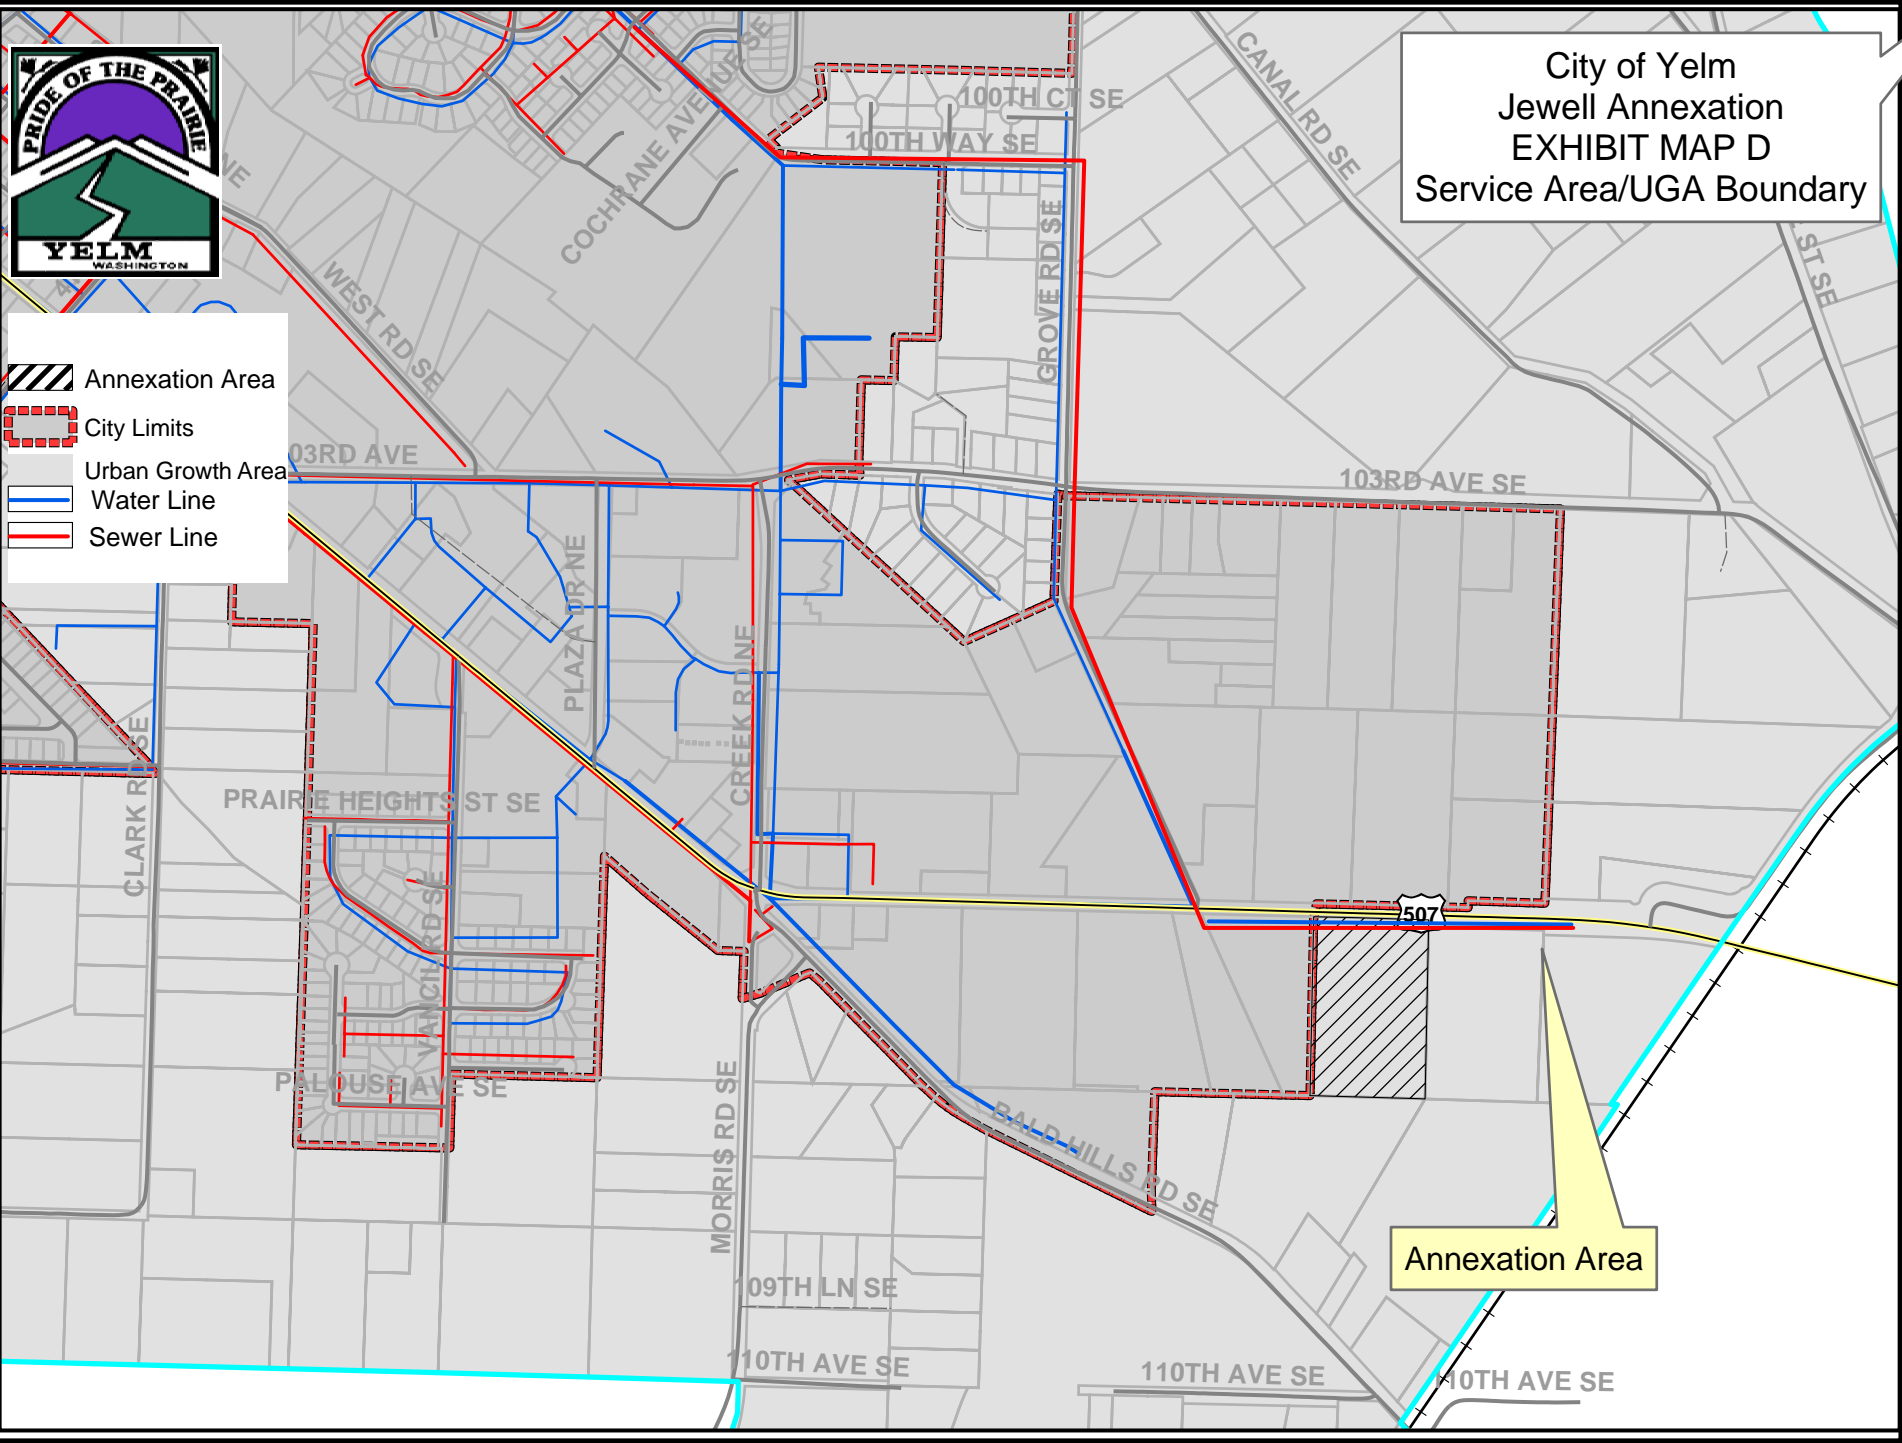

City of Yelm  
Jewell Annexation  
EXHIBIT MAP D  
Service Area/UGA Boundary

-  Annexation Area
-  City Limits
-  Urban Growth Area
-  Water Line
-  Sewer Line

Annexation Area